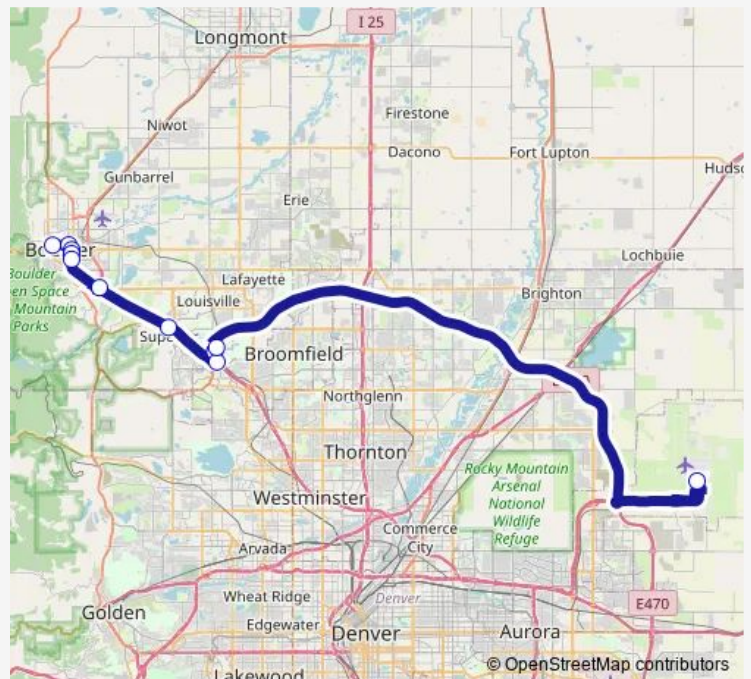

Bus Ab2 Boulder / Denver Airport

[Go to website](#)

Direction

Downtown Boulder Station Gate 2 — Denver Airport Station Gate 6

11 stops

[Open route schedule](#)

- Downtown Boulder Station Gate 2
- Canyon Blvd & Mcguckin Wy
- 28th St & Arapahoe Ave
- 28th St & Taft Dr
- 28th St & Colorado Ave
- US 36 & Table Mesa Station Gate B
- US 36 & Mccaslin Station Gate B
- Via Varra Rd & Midway Blvd
- US 36 & Flatiron Station Gate A
- 13600 Block Via Varra
- Denver Airport Station Gate 6

Route schedule

Downtown Boulder Station Gate 2 — Denver Airport Station Gate 6

Monday	05:57-18:57
Tuesday	05:57-18:57
Wednesday	05:57-18:57
Thursday	05:57-18:57
Friday	05:57-18:57
Saturday	06:59-18:26
Sunday	—

Route info

Direction: Downtown Boulder Station Gate 2

Stops: 11

Trip Duration: 1 hour 18 min

Ab2 — Boulder / Denver Airport

Direction

Denver Airport Station Gate 8 — Downtown Boulder Station (Ar)

11 stops

[Open route schedule](#)

Denver Airport Station Gate 8

13500 Block Via Varra

US 36 & Flatiron Station Gate A

Via Varra Rd & Midway Blvd

US 36 & Mccaslin Station Gate E

US 36 & Table Mesa Station Gate B

28th St & College Ave