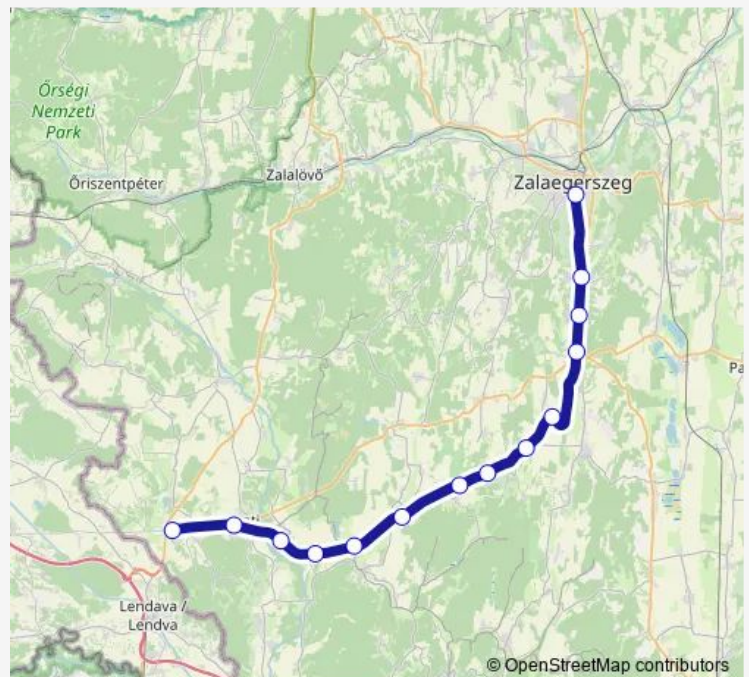

Rail 39024

[Go to website](#)

Direction

undefined — undefined

0 stops

[Open route schedule](#)

Route schedule

undefined — undefined

Monday 14:37

Tuesday 14:37

Wednesday 14:37

Thursday 14:37

Friday 14:37

Saturday 14:37

Sunday 14:37

Route info

Direction:

Stops: 0

Trip Duration: – min

■ 39024

Direction

Zalaegerszeg — Rédics

14 stops

[Open route schedule](#)

Monday	14:37
Tuesday	14:37
Wednesday	14:37
Thursday	14:37
Friday	14:37
Saturday	14:37
Sunday	14:37

Route info

Direction: Zalaegerszeg

Stops: 14

Trip Duration: 1 hour 11 min

39024 Rail time schedules and route maps are available in an offline PDF at busmaps.com. Use the busmaps.com website to see live bus times, train schedule or subway schedule, and step-by-step directions for all public transit in Zalaegerszeg