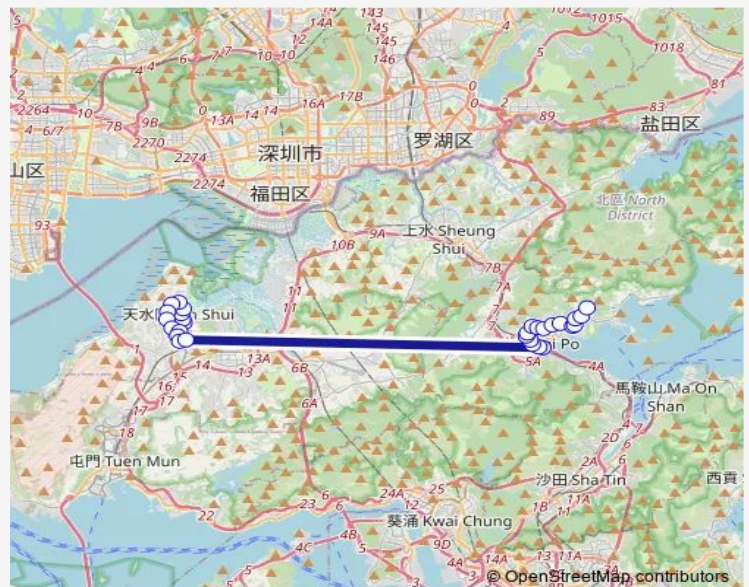

Route schedule

[Ctb] TIN Shui WAI Town Centre[[Kmb] TIN Shui WAI Town Centre[[Lrtfeeder] TIN Shui WAI Town Centre[[Lwb] TIN Shui WAI Town Centre[[Nlb] TIN Shui WAI Town Centre — [Kmb] THE Education University OF Hk

Monday	06:40-07:15
Tuesday	06:40-07:15
Wednesday	06:40-07:15
Thursday	06:40-07:15
Friday	06:40-07:15
Saturday	06:40-07:15
Sunday	—

Route info

Direction: [Ctb] TIN Shui WAI Town Centre[[Kmb] TIN Shui WAI Town Centre[[Lrtfeeder] TIN Shui WAI Town Centre[[Lwb] TIN Shui WAI Town Centre[[Nlb] TIN Shui WAI Town Centre

Stops: 30

Trip Duration: 1 hour 24 min

[Ctb] TIN Shui WAI Park, TIN Shui Road[[Kmb] TIN Shui WAI Park[[Lrtfeeder] TIN Shui WAI Park[[Lwb] TIN Shui WAI Park[[Nlb] TIN Shui WAI Park

[Ctb] YIU Shing House TIN YIU Estate, TIN WU Road[[Kmb] YIU Shing House TIN YIU Estate[[Lrtfeeder] YIU Shing House, TIN YIU Estate[[Lwb] YIU Shing House TIN YIU Estate[[Nlb] YIU Shing House, TIN YIU Estate