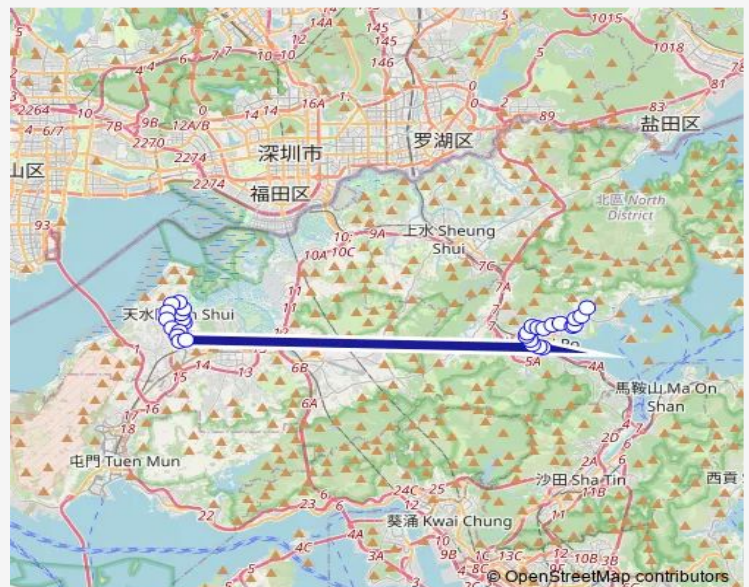

Route schedule

[Ctb] TIN Shui WAI Town Centre[[Kmb] TIN Shui WAI Town Centre[[Lrtfeeder] TIN Shui WAI Town Centre[[Lwb] TIN Shui WAI Town Centre[[Nlb] TIN Shui WAI Town Centre — [Kmb] THE Education University OF Hk

Route info

Direction: [Ctb] TIN Shui WAI Town Centre[[Kmb] TIN Shui WAI Town Centre[[Lrtfeeder] TIN Shui WAI Town Centre[[Lwb] TIN Shui WAI Town Centre[[Nlb] TIN Shui WAI Town Centre

Stops: 30

Trip Duration: 1 hour 17 min