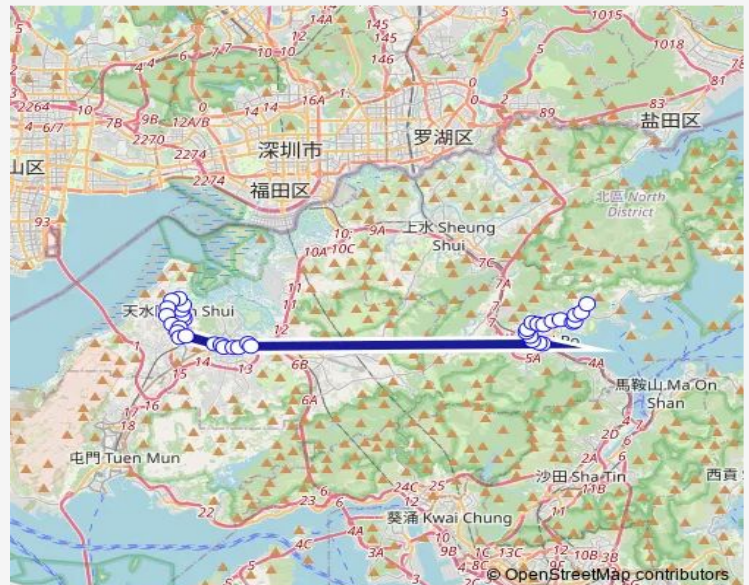

## Route schedule

[Ctb] TIN Shui WAI Town Centre[[Kmb] TIN Shui WAI Town Centre[[Lrtfeeder] TIN Shui WAI Town Centre[[Lwb] TIN Shui WAI Town Centre[[Nlb] TIN Shui WAI Town Centre — [Kmb] THE Education University OF Hk

## Route info

Direction: [Ctb] TIN Shui WAI Town Centre[[Kmb] TIN Shui WAI Town Centre[[Lrtfeeder] TIN Shui WAI Town Centre[[Lwb] TIN Shui WAI Town Centre[[Nlb] TIN Shui WAI Town Centre

Stops: 37

Trip Duration: 1 hour 30 min