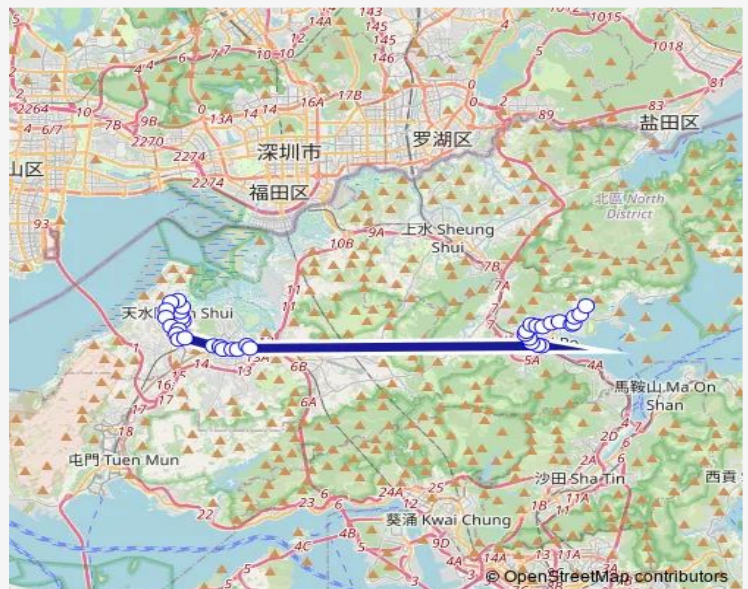

Route schedule

[Ctb] TIN Shui WAI Town Centre[[Kmb] TIN Shui WAI Town Centre[[Lrtfeeder] TIN Shui WAI Town Centre[[Lwb] TIN Shui WAI Town Centre[[Nlb] TIN Shui WAI Town Centre — [Kmb] THE Education University OF Hk

Monday	07:25
Tuesday	07:25
Wednesday	07:25
Thursday	07:25
Friday	07:25
Saturday	—
Sunday	—

Route info

Direction: [Ctb] TIN Shui WAI Town Centre[[Kmb] TIN Shui WAI Town Centre[[Lrtfeeder] TIN Shui WAI Town Centre[[Lwb] TIN Shui WAI Town Centre[[Nlb] TIN Shui WAI Town Centre

Stops: 37

Trip Duration: 1 hour 35 min

[Ctb] TIN Shui WAI Park, TIN Shui Road[[Kmb] TIN Shui WAI Park[[Lrtfeeder] TIN Shui WAI Park[[Lwb] TIN Shui WAI Park[[Nlb] TIN Shui WAI Park

[Ctb] YIU Shing House TIN YIU Estate, TIN WU Road[[Kmb] YIU Shing House TIN YIU Estate[[Lrtfeeder] YIU Shing House, TIN YIU Estate[[Lwb] YIU Shing House TIN YIU Estate[[Nlb] YIU Shing House, TIN YIU Estate