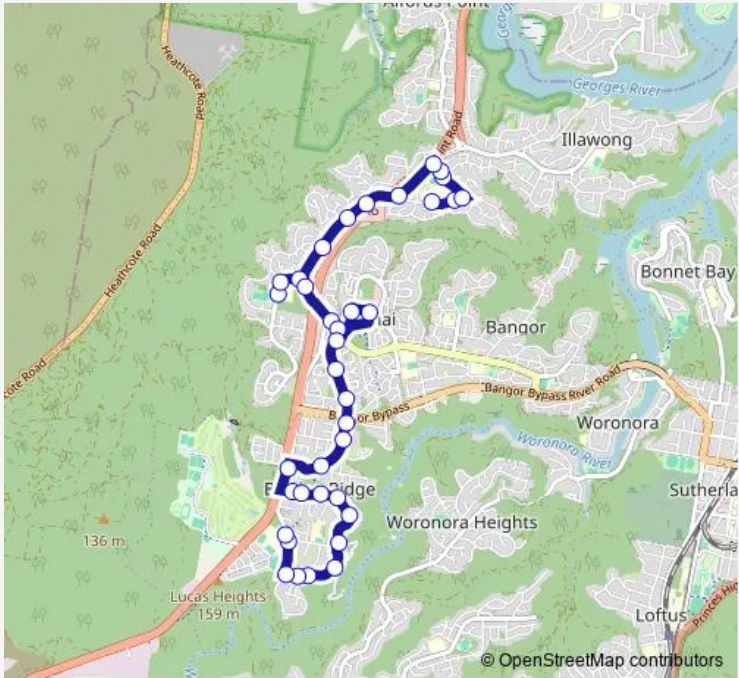

Route schedule  
 Menai High School, Gerald Rd — Lucas Heights Community School

Monday	15:40
Tuesday	15:40
Wednesday	15:40
Thursday	15:40
Friday	15:40
Saturday	—
Sunday	—

**Route info**

Direction: Menai High School, Gerald Rd

Stops: 37

Trip Duration: 0 hour 25 min

**S021 — Tharawal PS to Lucas Heights Community School** **BusMaps**

Carter Rd Opp Bishop Rd

Australia Rd At Barden Rd

Australia Rd Opp Marsden Rd

Australia Rd At Wardell Dr

David Rd Opp Orton St

David Rd At Thomas Mitchell Dr

David Rd At Thomas Mitchell Dr

Lucas Heights Community School, Old Illawarra Rd

Lucas Heights Community School

S021 School Bus time schedules and route maps are available in an offline PDF at [busmaps.com](https://busmaps.com). Use the [busmaps.com](https://busmaps.com) website to see live bus times, train schedule or subway schedule, and step-by-step directions for all public transit in Liverpool

The schedule is provided in the local timezone. Times with "(+1)" indicate departures on the next day.

PDF file created on 2025-01-31

2024 BusMaps.com - All Rights Reserved