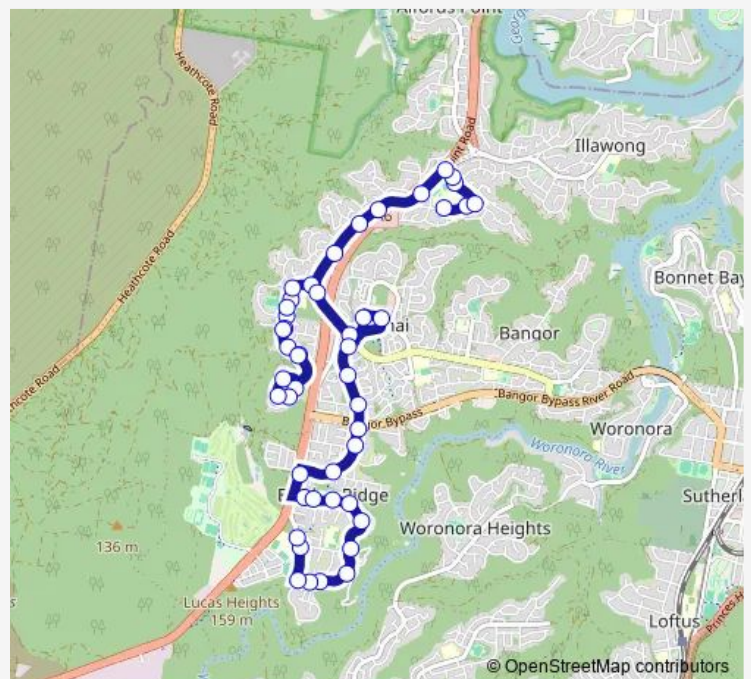

Wednesday 15:37

Thursday 15:37

Friday 15:37

Saturday —

Sunday —

Route info

Direction: Menai High School, Gerald Rd

Stops: 47

Trip Duration: 0 hour 30 min

S021 — Tharawal PS to Lucas Heights Community School

Hall Dr Opp Elliot Rd

Hall Dr After Barnes Cres

Hall Dr Opp Menai Public School

Hall Dr At Old Illawarra Rd

Old Illawarra Rd Before Alfords Point Rd

David Rd Opp Allies Rd

David Rd Opp Mosman Pl

David Rd Opp Orton St

David Rd At Thomas Mitchell Dr

David Rd At Thomas Mitchell Dr

Lucas Heights Community School, Old Illawarra Rd

Lucas Heights Community School