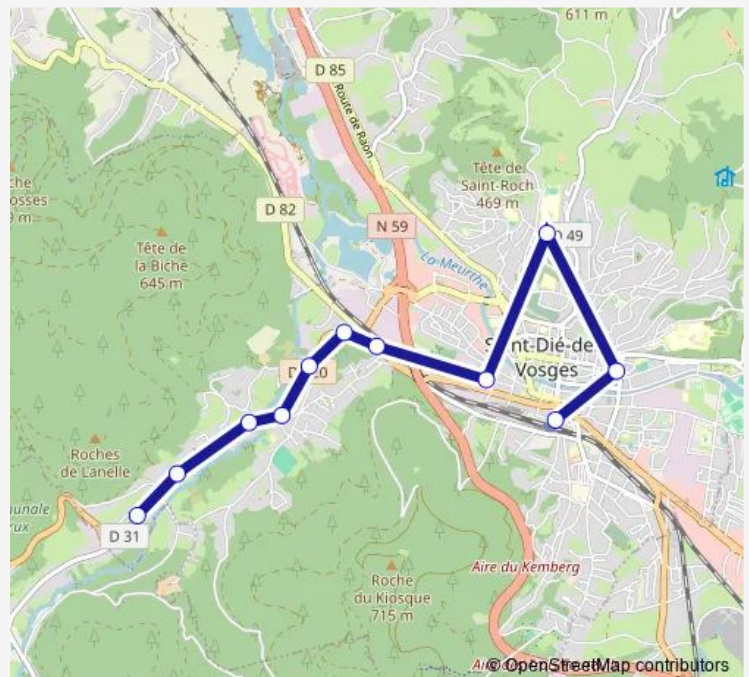

Direction

Gare Sncf — Saint DIE DES Vosges Les trois scieries

11 stops

[Open route schedule](#)

Gare Sncf

ST DIE Lycee Jules Ferry

ST DIE College Vautrin Lud

Rue de la Bolle Folmards

Route schedule

Gare Sncf — Saint DIE DES Vosges Les trois scieries

Monday	16:10-18:00
Tuesday	16:10-18:00
Wednesday	12:10
Thursday	16:10-18:00
Friday	16:10-18:00
Saturday	—
Sunday	—

Route info

Direction: Gare Sncf

Stops: 11

Trip Duration: 0 hour 30 min

Direction

Saint DIE DES Vosges Les trois scieries — ST DIE College Vautrin Lud

12 stops

[Open route schedule](#)

Saint DIE DES Vosges Les trois scieries

Saint DIE DES Vosges Les Moitresses

Friday 07:15

Saturday —

Sunday —

Route info

Direction: Saint DIE DES Vosges Les trois scieries

Stops: 12

Trip Duration: 0 hour 27 min

S021 Bus time schedules and route maps are available in an offline PDF at busmaps.com. Use the busmaps.com website to see live bus times, train schedule or subway schedule, and step-by-step directions for all public transit in Saint-Die-des-Vosges