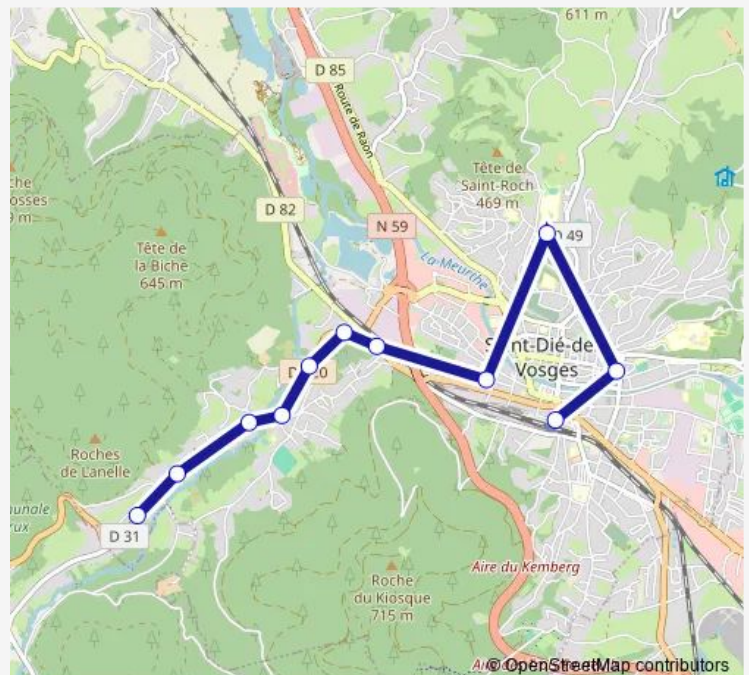

Direction

Gare Sncf — Saint DIE DES Vosges Les trois scieries

11 stops

[Open route schedule](#)

Gare Sncf

ST DIE Lycee Jules Ferry

ST DIE College Vautrin Lud

Rue de la Bolle Folmards

Route schedule

Gare Sncf — Saint DIE DES Vosges Les trois scieries

Monday 16:10-18:00

Tuesday 16:10-18:00

Wednesday 12:10

Thursday 16:10-18:00

Friday 16:10-18:00

Saturday —

Sunday —

Route info

Direction: Gare Sncf

Stops: 11

Trip Duration: 0 hour 30 min

Direction

Saint DIE DES Vosges Les trois scieries — ST DIE College Vautrin Lud

12 stops

Route info

Direction: Saint DIE DES Vosges Les trois scieries

Stops: 12

Trip Duration: 0 hour 27 min

S021 Bus time schedules and route maps are available in an offline PDF at busmaps.com. Use the busmaps.com website to see live bus times, train schedule or subway schedule, and step-by-step directions for all public transit in Saint-Die-des-Vosges