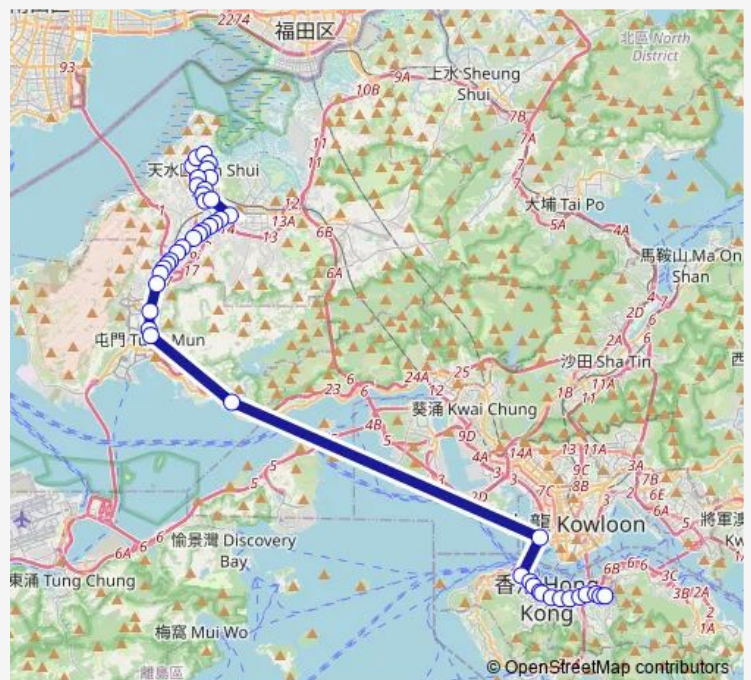

- [Ctb] Bank OF China Tower, Queensway[[Kmb+Ctb] Bank OF China Tower/<Br>Bank OF China Tower, Queensway[[Kmb] Bank OF China Tower
- [Ctb] Hsbc Main Building, DES Voeux Road Central[[Kmb+Ctb] Hsbc Building/<Br>Hsbc Main Building, DES Voeux Road Central[[Kmb] Hsbc Building
- [Ctb] LI Yuen Street East, DES Voeux Road Central[[Kmb+Ctb] LI Yuen Street East/<Br>LI Yuen Street East, DES Voeux Road Central[[Kmb] LI Yuen Street East
- [Ctb] Central Market, DES Voeux Road Central[[Kmb+Ctb] Central Market/<Br>Central Market, DES Voeux Road

**Route schedule**

[Ctb] Causeway BAY (Moreton Terrace) — [Ctb] TIN Shui WAI Town Centre[[Kmb] TIN Shui WAI Town Centre[[Lrt-feeder] TIN Shui WAI Town Centre[[Lwb] TIN Shui WAI Town Centre[[Nlb] TIN Shui WAI Town Centre

Monday	01:05-04:50
Tuesday	01:05-04:50
Wednesday	01:05-04:50
Thursday	01:05-04:50
Friday	01:05-04:50
Saturday	01:05-04:50
Sunday	01:05-04:50

**Route info**

Direction: [Ctb] Causeway BAY (Moreton Terrace)

Stops: 45

Trip Duration: 1 hour 49 min

Central[[Kmb+Ctb] Queen Victoria Street/<Br>Central Market, DES Voeux Road Central

[Ctb] Wing KUT Street, DES Voeux Road Central[[Kmb+Ctb] Wing KUT Street/<Br>Wing KUT Street, DES Voeux Road Central