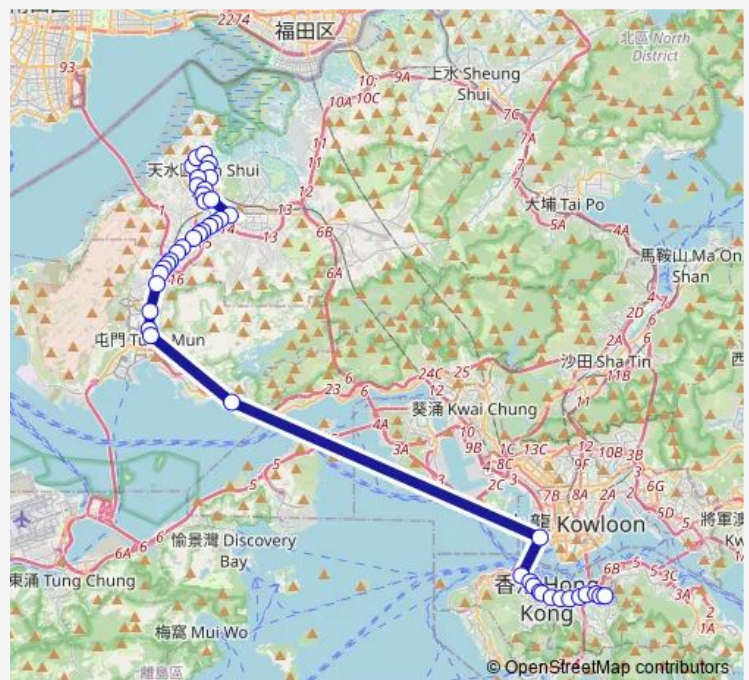

[Ctb] Hsbc Main Building, DES Voeux Road Central[[Kmb+Ctb] Hsbc Building/
Hsbc Main Building, DES Voeux Road Central[[Kmb] Hsbc Building

[Ctb] LI Yuen Street East, DES Voeux Road Central[[Kmb+Ctb] LI Yuen Street East/
LI Yuen Street East, DES Voeux Road Central[[Kmb] LI Yuen Street East

[Ctb] Central Market, DES Voeux Road Central[[Kmb+Ctb] Central Market/
Central Market, DES Voeux Road Central[[Kmb+Ctb] Queen Victoria Street/
Central Market, DES Voeux Road Central

Route schedule

[Ctb] Causeway BAY (Moreton Terrace) — [Ctb] TIN Shui WAI Town Centre[[Kmb] TIN Shui WAI Town Centre[[Lrt-feeder] TIN Shui WAI Town Centre[[Lwb] TIN Shui WAI Town Centre[[Nlb] TIN Shui WAI Town Centre

Monday	01:05-04:50
Tuesday	01:05-04:50
Wednesday	01:05-04:50
Thursday	01:05-04:50
Friday	01:05-04:50
Saturday	01:05-04:50
Sunday	01:05-04:50

Route info

Direction: [Ctb] Causeway BAY (Moreton Terrace)

Stops: 45

Trip Duration: 1 hour 56 min

[Ctb] Wing KUT Street, DES Voeux Road Central[[Kmb+Ctb] Wing KUT Street/
Wing KUT Street, DES Voeux Road Central

[Ctb] MAN WA Lane, DES Voeux Road Central[[Kmb+Ctb] MAN WA Lane/
Man WA Lane, DES Voeux Road Central[[Kmb] MAN WA Lane