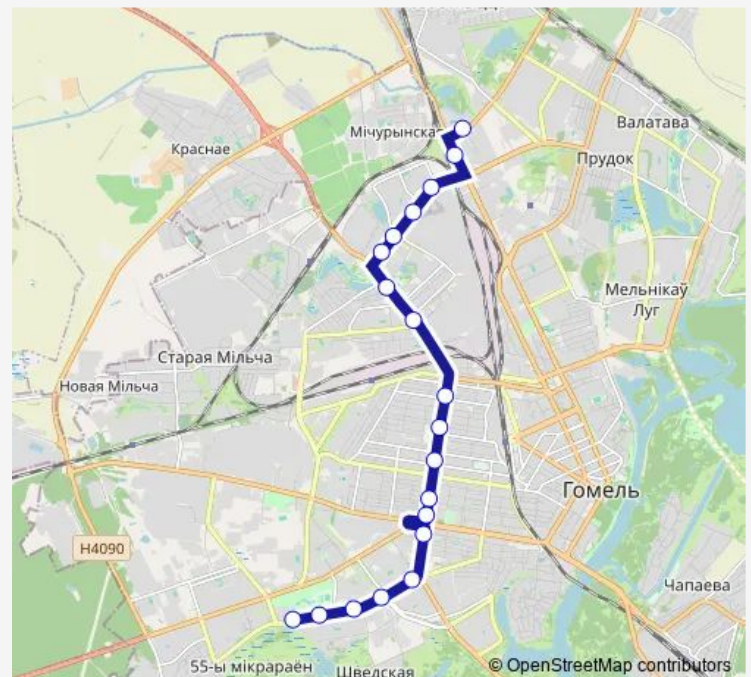

Технический университет

Route schedule

Салео-Гомель — Технический университет

Monday 08:23-09:35

Tuesday 08:23-09:35

Wednesday 08:23-09:35

Thursday 08:23-09:35

Friday 08:23-09:35

Saturday —

Sunday —

Route info

Direction: Салео-Гомель

Stops: 19

Trip Duration: 0 hour 48 min

12a

12a Trolleybus time schedules and route maps are available in an offline PDF at busmaps.com. Use the busmaps.com website to see live bus times, train schedule or subway schedule, and step-by-step directions for all public transit in Homyel'