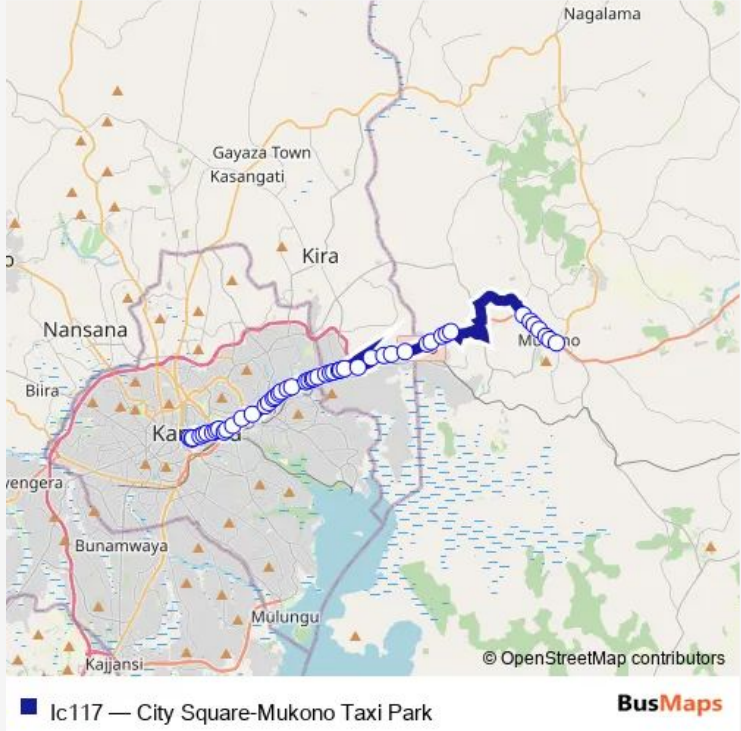

Bus Ic117 City Square-Mukono Taxi Park

[Go to website](#)

Direction
 City Square — Mukono Church of Uganda Hospital
 51 stops
[Open route schedule](#)

- City Square
- Crane Bank - City Square
- Grand Imperial Hotel - East African Development Bank
- Sheraton Gardens - Nile Avenue
- Uganda Bureau of Statistics - Sheraton Hotel
- Ministry of Finance - International Conference Centre
- Ubc Headquarters (Nile Avenue)
- Uganda Media Centre (Nile Avenue)
- Oasis Mall
- Centenary Park - Electoral Commission
- Warid Clock Tower - Airtel Headquarters
- British American Tobacco
- Archer Rd - New Vision
- Lugogo Shopping Mall - Shoprite (Jinja Rd)
- Utoda Nakawa
- Kagate - Yuasa
- Nakawa Vocational Institute - Management Training And Advisory Centre (Mtac)
- Spear Motors - Jinja And Ntinda Rd Jct
- Chata Investments - Umeme (Jinja Rd)
- City Oil Nakawa
- Steel And Tube Industries - Pepsi

Route schedule
 City Square — Mukono Church of Uganda Hospital

Monday	06:30-19:00
Tuesday	06:30-19:00
Wednesday	06:30-19:00
Thursday	06:30-19:00
Friday	06:30-19:00
Saturday	06:30-19:00
Sunday	06:30-19:00

Route info
 Direction: City Square
 Stops: 51
 Trip Duration: 1 hour 29 min

Kyambogo

Lakhani Motors

Nabisunsa

Banda

Hass Petrol Station (Banda)

Petro Fuel Station (Banda)

Global Paints (Jinja Rd)