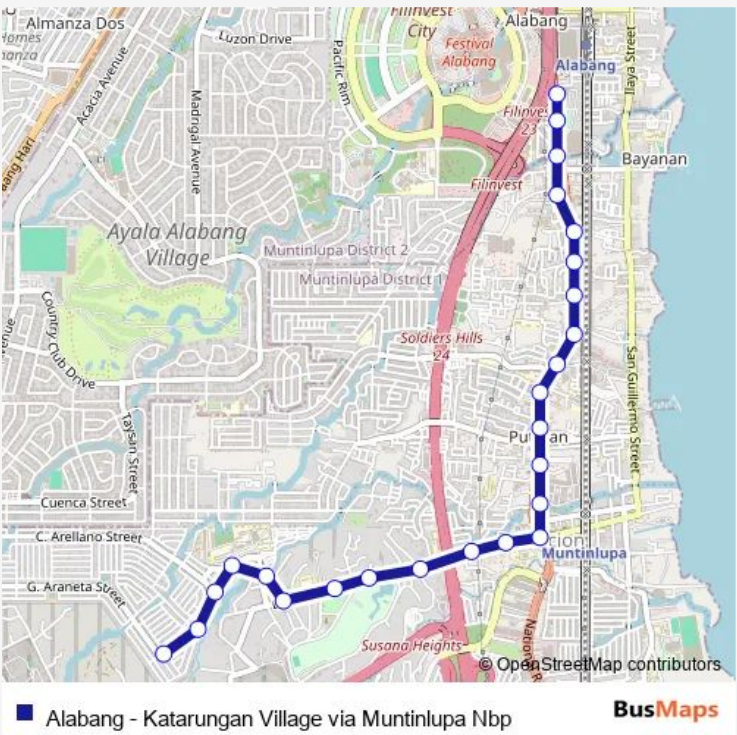

Bus Alabang - Katarungan Village via Muntinlupa Nbp

[Go to website](#)

Direction
 National Hwy, Muntinlupa City, Manila — C Arellano St / G Araneta St Intersection, Muntinlupa City, Manila

25 stops

[Open route schedule](#)

- National Hwy, Muntinlupa City, Manila
- National Hwy / UP St Intersection, Muntinlupa City, Manila
- National Hwy / Visayas St Intersection, Muntinlupa City, Manila
- National Hwy, Muntinlupa City, Manila
- National Hwy, Muntinlupa City, Manila
- National Hwy, Muntinlupa City, Manila
- National Hwy, Muntinlupa City, Manila
- National Hwy, Muntinlupa City, Manila
- National Hwy, Muntinlupa City, Manila
- NIA Rd / National Hwy Intersection, Muntinlupa City, Manila
- Agro Homes / National Hwy Intersection, Muntinlupa City, Manila
- Veterans' Bank, National Hwy, Muntinlupa City, Manila
- Magnolia / National Hwy, Muntinlupa City, Manila
- Alabang Medical Clinic, National Hwy, Muntinlupa City, Manila
- Rizal St / National Highway Intersection, Muntinlupa City, Manila
- Rizal St, Muntinlupa City, Manila
- Rizal St, Muntinlupa City, Manila
- Bilibid Rd / Magdaong Rd, Intersection, Muntinlupa City, Manila
- Bilibid Rd near Jamboree Lake, Muntinlupa City, Manila

Route info
 Direction: National Hwy, Muntinlupa City, Manila
 Stops: 25
 Trip Duration: 0 hour 28 min

NBP Plaza Basketball Court, Bilibid Rd, Muntinlupa City,
Manila

Bilibid Rd, Muntinlupa City, Manila

University Rd, Muntinlupa City, Manila

Direction: C Arellano St / G Araneta St Intersection, Muntinlupa City, Manila

Stops: 26

Trip Duration: 0 hour 28 min

National Hwy, Muntinlupa City, Manila

National Hwy, Muntinlupa City, Manila

National Hwy / Visayas St Intersection, Muntinlupa City,
Manila