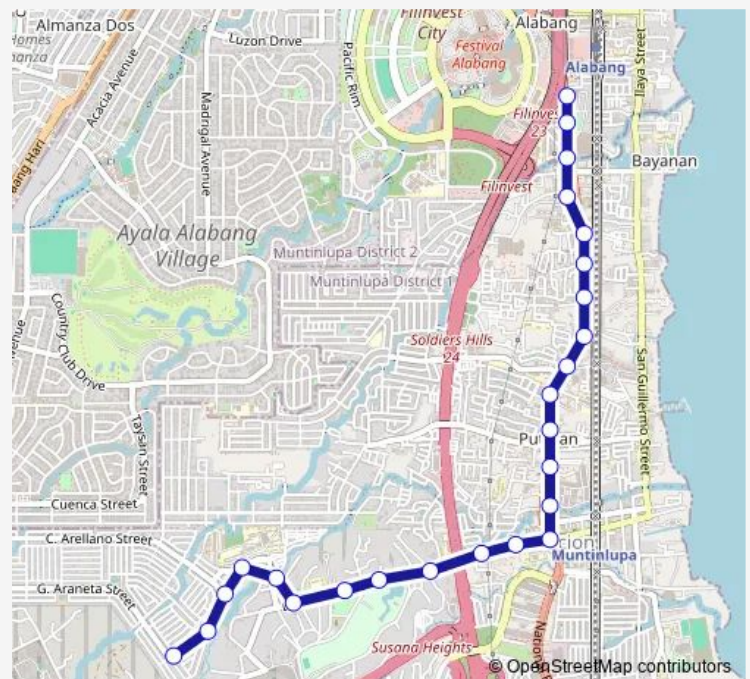

Rizal St, Muntinlupa City, Manila

Rizal St, Muntinlupa City, Manila

Bilibid Rd / Magdaong Rd, Intersection, Muntinlupa City, Manila

Bilibid Rd near Jamboree Lake, Muntinlupa City, Manila

Route schedule

National Hwy, Muntinlupa City, Manila — C Arellano St / G Araneta St Intersection, Muntinlupa City, Manila

Monday	00:00
Tuesday	00:00
Wednesday	00:00
Thursday	00:00
Friday	00:00
Saturday	00:00
Sunday	00:00

Route info

Direction: National Hwy, Muntinlupa City, Manila

Stops: 25

Trip Duration: 0 hour 28 min

Alabang - Katarungan Village via Muntinlupa Nbp

Monday 00:00

Tuesday 00:00

Wednesday 00:00

Thursday 00:00

Friday 00:00

Saturday 00:00

Sunday 00:00

Route info

Direction: C Arellano St / G Araneta St Intersection, Muntinlupa City, Manila

Stops: 26

Trip Duration: 0 hour 28 min

National Hwy, Muntinlupa City, Manila

National Hwy, Muntinlupa City, Manila

National Hwy / Visayas St Intersection, Muntinlupa City,
Manila