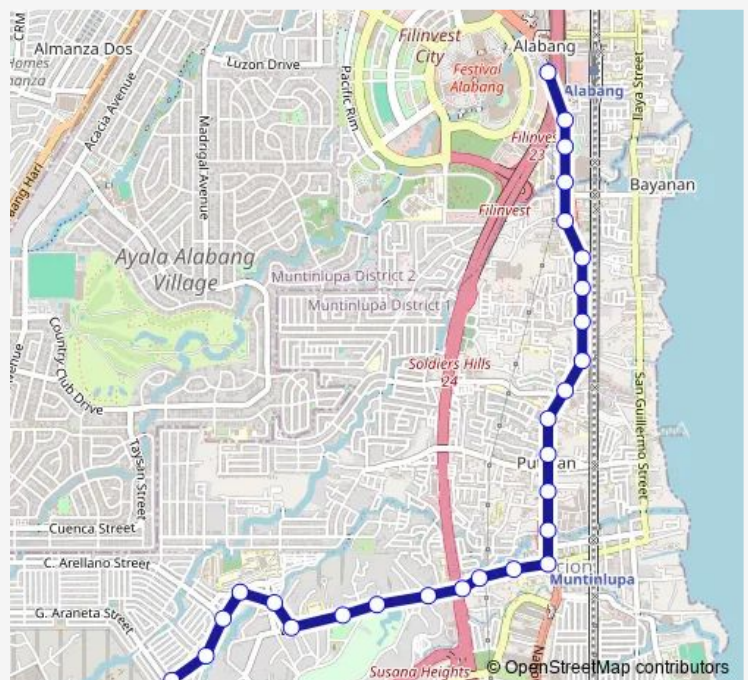

27 stops

[Open route schedule](#)

C Arellano St / G Araneta St Intersection, Muntinlupa City, Manila

C Arellano St, Muntinlupa City, Manila

J Barrera St, Muntinlupa City, Manila

J. Abad Santos St, Muntinlupa City, Manila

South Luzon Expressway / Gen Paulino Santos Ave Intersection, Muntinlupa City, Manila

Rizal St, Muntinlupa City, Manila

Rizal St, Muntinlupa City, Manila

Rizal St / National Highway Intersection, Muntinlupa City, Manila

Alabang Medical Clinic, National Hwy, Muntinlupa City, Manila

Magnolia / National Hwy, Muntinlupa City, Manila

Veterans' Bank, National Hwy, Muntinlupa City, Manila

**Route schedule**

C Arellano St / G Araneta St Intersection, Muntinlupa City, Manila — Starmall Footbridge, Starmall Starmall Service Rd, Muntinlupa City, Manila

Monday	00:00
Tuesday	00:00
Wednesday	00:00
Thursday	00:00
Friday	00:00
Saturday	00:00
Sunday	00:00

**Route info**

Direction: C Arellano St / G Araneta St Intersection, Muntinlupa City, Manila

Stops: 27

Trip Duration: 0 hour 30 min