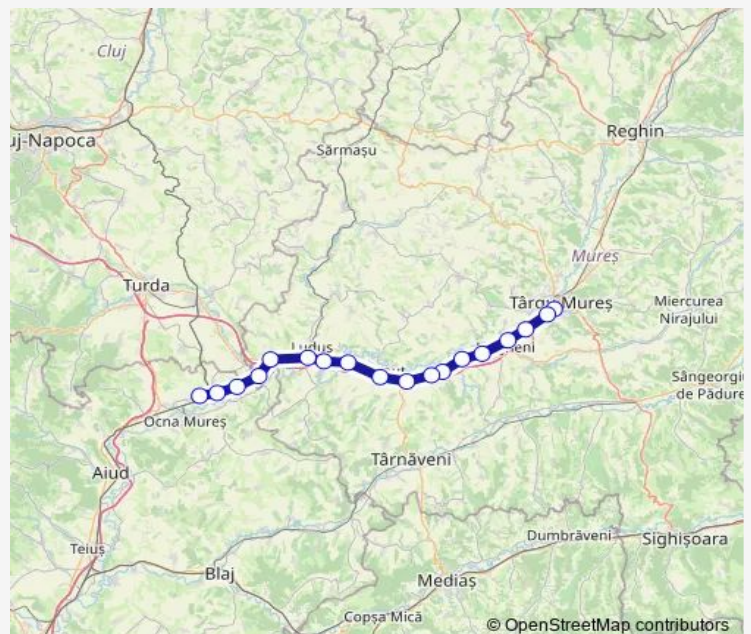

Rail R: Târgu Mureş - Războieni R: Târgu Mureş - Azomureş h. - Târgu Mureş Sud - G-ral N. Dăscălescu Hm. - Vidrasău h. - Chirileu h. - Sânpaul Hm. - Ogra h. - Cipău h. - Iernut - Cuci h. - Bogata Mureş h. - Luduş - Cheţani h. - Gligoreşti Hm. - Gura Arieşului h. - Lunca Mureşului h. - Războieni

[Go to website](#)

Direction

Târgu Mureş — Războieni

18 stops

[Open route schedule](#)

Târgu Mureş
Azomureş h.
Târgu Mureş Sud
G-ral N. Dăscălescu Hm.
Vidrasău h.
Chirileu h.
Sânpaul Hm.
Ogra h.
Cipău h.
Iernut
Cuci h.
Bogata Mureş h.
Luduş
Cheţani h.
Gligoreşti Hm.
Gura Arieşului h.
Lunca Mureşului h.
Războieni

Route schedule

Târgu Mureş — Războieni

Monday	07:34-19:25
Tuesday	07:34-19:25
Wednesday	07:34-19:25
Thursday	07:34-19:25
Friday	07:34-19:25
Saturday	07:34-19:25
Sunday	07:34-19:25

Route info

Direction: Târgu Mureş

Stops: 18

Trip Duration: 1 hour 26 min

R: Târgu Mureş - Războieni Rail time schedules and route maps are available in an offline PDF at busmaps.com. Use the busmaps.com website to see live bus times, train schedule or subway schedule, and step-by-step directions for all public transit in Targu-Mures