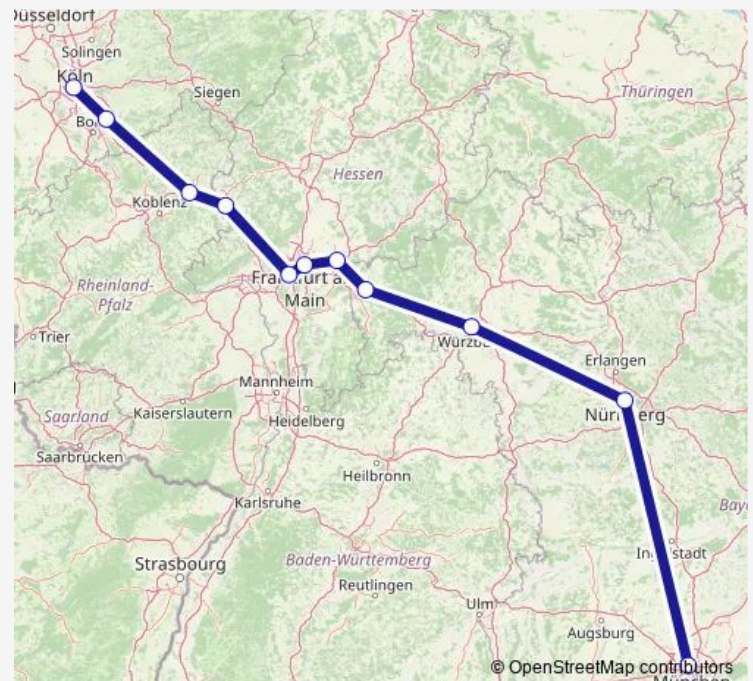

Rail ICE 731

[Go to website](#)

Direction

Köln Hbf — München Hbf

11 stops

[Open route schedule](#)

Köln Hbf

Siegburg/Bonn

Montabaur

Limburg Süd

Frankfurt(M) Flughafen Fernbf

Frankfurt(Main)Süd

Hanau Hbf

Aschaffenburg Hbf

Würzburg Hbf

Nürnberg Hbf

Saturday 04:22

Sunday 04:22

Route info

Direction: Köln Hbf

Stops: 11

Trip Duration: 4 hour 42 min

ICE 731

ICE 731 Rail time schedules and route maps are available in an offline PDF at busmaps.com. Use the busmaps.com website to see live bus times, train schedule or subway schedule, and step-by-step directions for all public transit in Munich