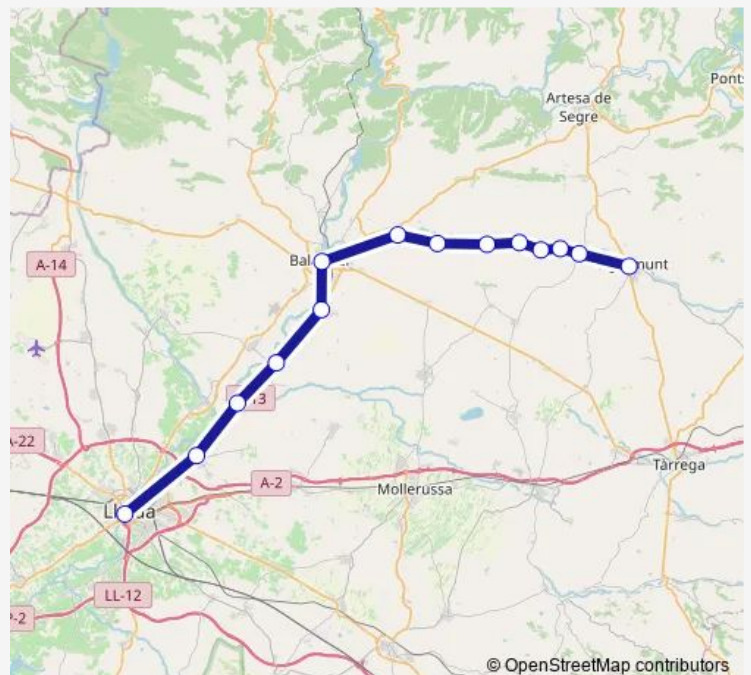

Bus ALSA - LI-Agr-Cer Lleida-Agramunt-Cervera

[Go to website](#)

Direction

Lleida — Agramunt

14 stops

[Open route schedule](#)

- Lleida
- Alcoletge
- Vilanova Barca
- Termens
- Vallfogona Bal
- Balaguer
- La Sentiu Sio
- Flix (Emb.)
- Montgai
- Butsènit
- Les Ventoses
- Pradell
- Preixens
- Agramunt

Route schedule

Lleida — Agramunt

Monday	12:30-18:30
Tuesday	12:30-18:30
Wednesday	12:30-18:30
Thursday	12:30-18:30
Friday	12:30-18:30
Saturday	12:30
Sunday	—

Route info

Direction: Lleida

Stops: 14

Trip Duration: 1 hour 30 min

ALSA - LI-Agr-Cer Bus time schedules and route maps are available in an offline PDF at busmaps.com. Use the busmaps.com website to see live bus times, train schedule or subway schedule, and step-by-step directions for all public transit in Termens