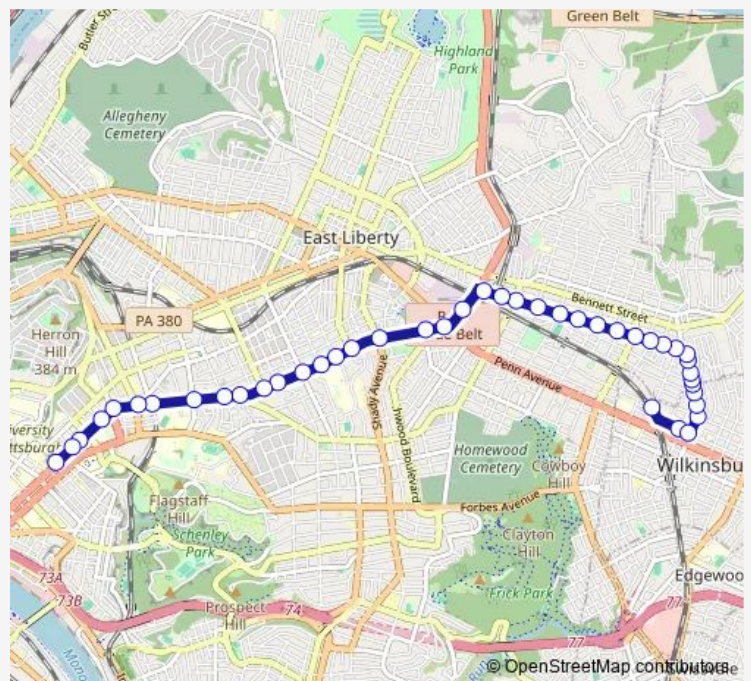

Bus 71D Hamilton

[Go to website](#)

Direction

Fifth AVE + Atwood St — East Busway + Wilkinsburg Station D

52 stops

[Open route schedule](#)

Fifth AVE + Atwood St

Fifth AVE + Chesterfield Rd

Fifth AVE + Bigelow Blvd (Pitt)

Fifth AVE + Tennyson Ave

Fifth AVE + Bellefield

Fifth AVE + Craig ST Ns

Fifth AVE + Neville St

Fifth AVE + Clyde St

Fifth AVE + Morewood Ave

Fifth AVE + Amberson

Fifth AVE + Wilkins Fs

Fifth AVE + S Aiken

Fifth AVE + Bellefonte

Route schedule

Fifth AVE + Atwood St — East Busway + Wilkinsburg Station D

| | |
|-----------|---------------------------|
| Monday | 04:40-00:20 ⁺¹ |
| Tuesday | 04:40-00:20 ⁺¹ |
| Wednesday | 04:40-00:41 ⁺¹ |
| Thursday | 04:40-00:41 ⁺¹ |
| Friday | 04:40-00:20 ⁺¹ |
| Saturday | 05:10-01:40 ⁺¹ |
| Sunday | 05:25-00:41 ⁺¹ |

Route info

Direction: Fifth AVE + Atwood St

Stops: 52

Trip Duration: 0 hour 28 min

71D — Hamilton

Fifth AVE + Negley

Fifth AVE + Maryland

Fifth AVE + College