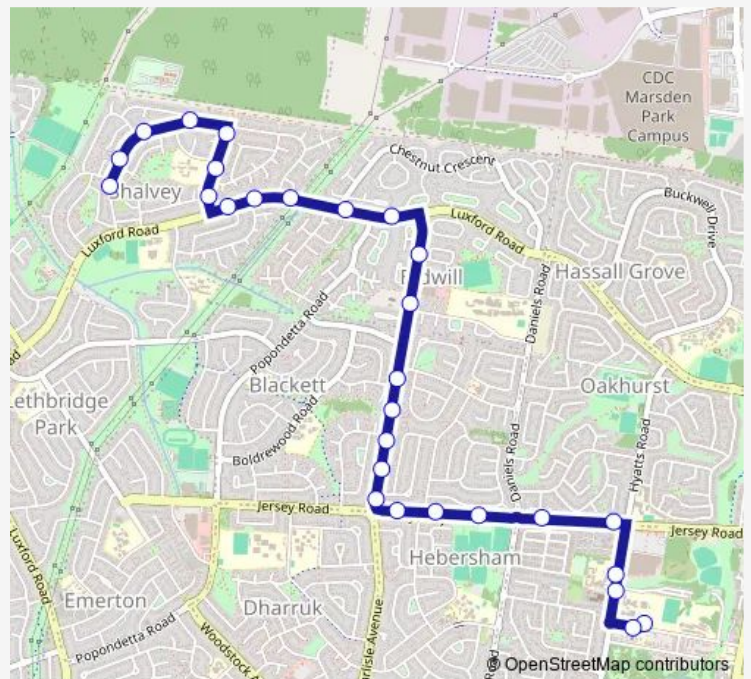

School Bus 6070 Shalvey to Plumpton Hs

[Go to website](#)

**Direction**

Sedgman Cres Before Koomooloo Cres — Good Shepherd Primary School, Hyatts Rd

28 stops

[Open route schedule](#)

- Sedgman Cres Before Koomooloo Cres
- Sedgman Cres Opp Rosewall Pl
- Sedgman Cres After Freya Cres
- Sedgman Cres At Westward Av
- Emerson St After Sedgeman Cres
- Emerson St Opp Shalvey Public School
- Emerson St Opp Stolle St
- Luxford Rd After Emerson St
- Luxford Rd Opp Fleetwood St
- Luxford Rd After Sedgman Cres
- Luxford Rd At Chestnut Cres
- Luxford Rd Before Waterlily Tce
- Carlisle Av At Tongariro Tce
- Carlisle Av Opp Ekalesia Metotisi Samoa Church
- Carlisle Av Opp Devaney St
- 135 Carlisle Av
- Carlisle Av Opp Keesing Cres
- Carlisle Av Before Tapiola Av
- Carlisle Av At Tapiola Av
- Jersey Rd After Carlisle Av
- Jersey Rd After Radburn Rd

Route schedule

Sedgman Cres Before Koomooloo Cres — Good Shepherd Primary School, Hyatts Rd

Monday	07:45
Tuesday	07:45
Wednesday	07:45
Thursday	07:45
Friday	07:45
Saturday	—
Sunday	—

Route info

Direction: Sedgman Cres Before Koomooloo Cres

Stops: 28

Trip Duration: 0 hour 17 min

6070 — Shalvey to Plumpton Hs

Jerry Rd Before Daniels Rd

Jersey Rd After Daniels Rd

Jersey Rd Before Hyatts Rd

Opp Good Shepherd Church, Hyatts Rd

Plumpton High School, Bottles Rd