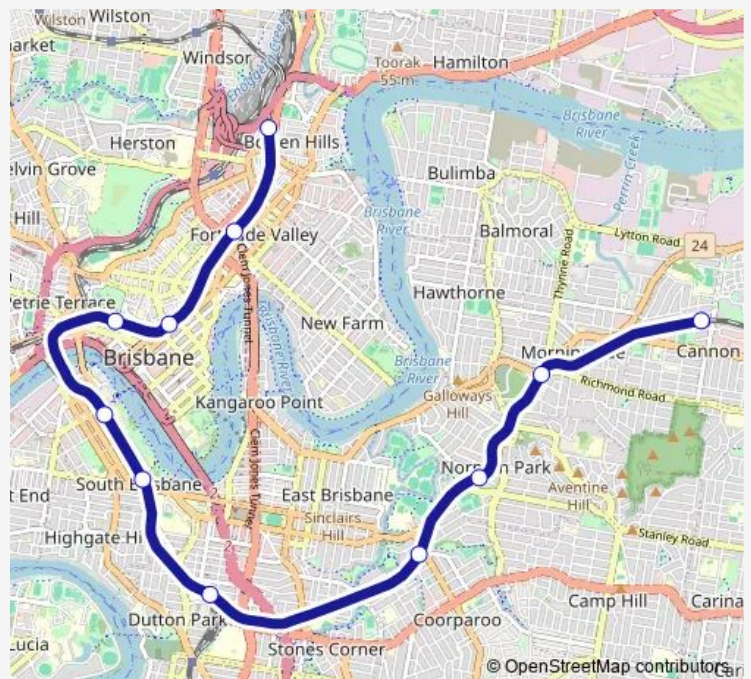

Rail CLBR Cleveland - Brisbane City

[Go to website](#)

Direction

Cannon Hill station, platform 1 — Bowen Hills station, platform 2

11 stops

[Open route schedule](#)

Cannon Hill station, platform 1

Morningside station, platform 2

Norman Park station, platform 2

Coorparoo station, platform 1

Boggo Road/Park Road station, platform 2

South Bank station, platform 2

South Brisbane station, platform 2

Roma Street station, platform 6

Central station, platform 3

Fortitude Valley station, platform 2

Bowen Hills station, platform 2

Route schedule

Cannon Hill station, platform 1 — Bowen Hills station, platform 2

| | |
|-----------|-------|
| Monday | 23:31 |
| Tuesday | 23:31 |
| Wednesday | 23:31 |
| Thursday | 23:31 |
| Friday | — |
| Saturday | — |
| Sunday | — |

Route info

Direction: Cannon Hill station, platform 1

Stops: 11

Trip Duration: 0 hour 32 min

CLBR — Cleveland - Brisbane City

CLBR Rail time schedules and route maps are available in an offline PDF at busmaps.com. Use the busmaps.com website to see live bus times, train schedule or subway schedule, and step-by-step directions for all public transit in Brisbane