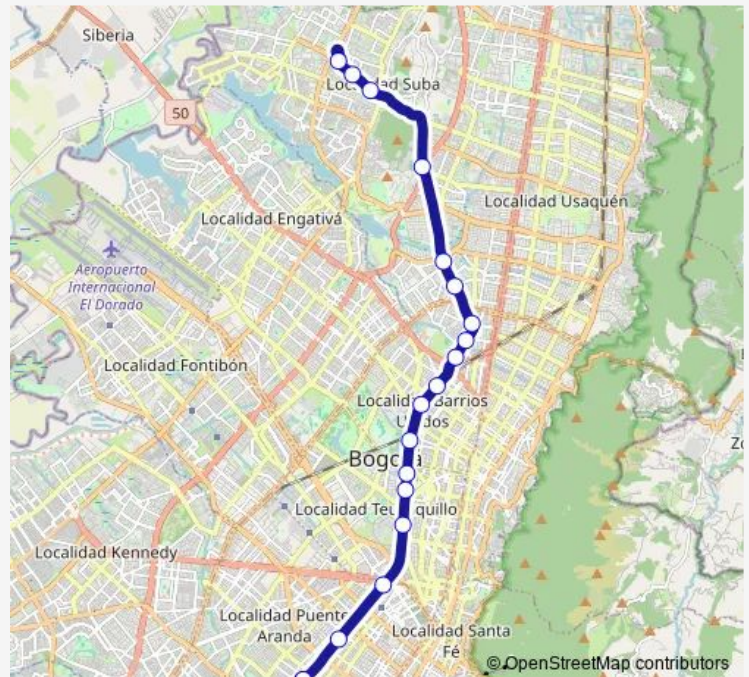

Direction

Santa Isabel B - 1 — P. Suba T1

19 stops

[Open route schedule](#)

Santa Isabel B - 1

Santa Isabel B - 3

Ricaurte A - 3

CAD B - 4

Suba - Calle 95 A - 3

Puentelargo A - 3

Shaio A - 3

Suba - Av. Boyaca A - 3

Suba - Tv. 91 A - 3

La Campina A - 3

P. Suba T1

Route schedule

Route info

Direction: Santa Isabel B - 1

Stops: 19

Trip Duration: 0 hour 40 min

C71 Bus time schedules and route maps are available in an offline PDF at busmaps.com. Use the busmaps.com website to see live bus times, train schedule or subway schedule, and step-by-step directions for all public transit in Bogota