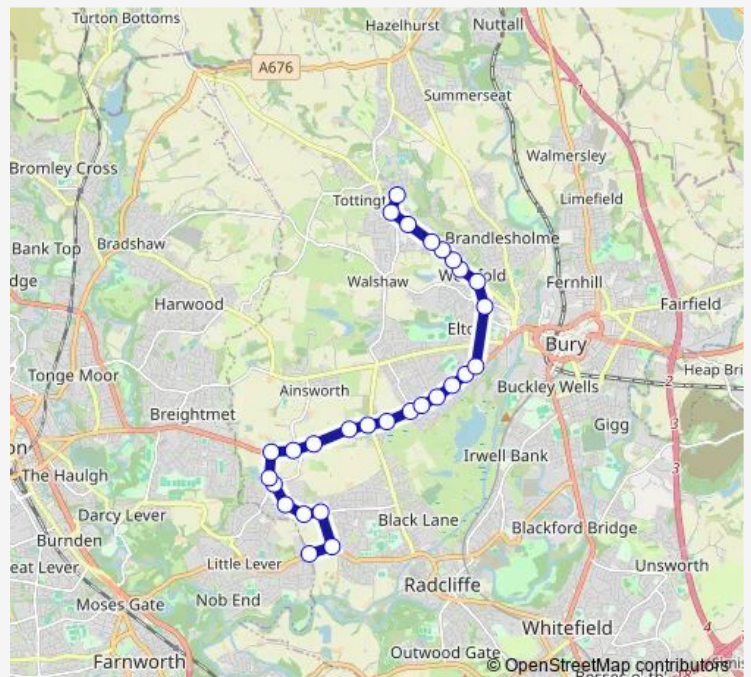

Ivy Road

Allen Street

Valley View

Route schedule

Stopes Tavern — Tottington High School

Monday 07:32

Tuesday 07:32

Wednesday 07:32

Thursday 07:32

Friday 07:32

Saturday —

Sunday —

Route info

Direction: Stopes Tavern

Stops: 28

Trip Duration: 0 hour 38 min

Direction

Tottington High School — Stopes Road

30 stops

[Open route schedule](#)

Tottington High School

Booth Street

Brookwater Close

Sunnywood Drive