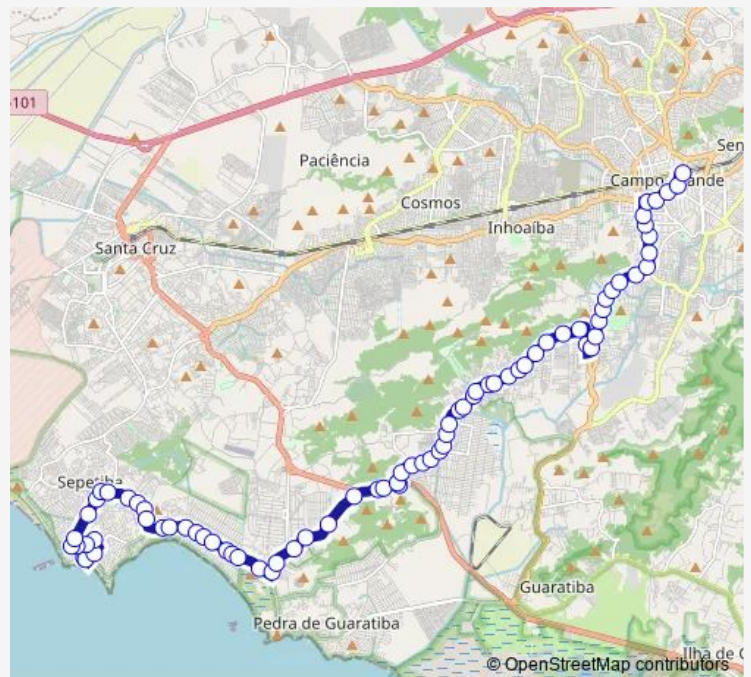

Helio Correia

João Café Filho

Brisa I

Donatello

Route schedule

Ponto Final: Sepetiba : Praia do Recôncavo — Terminal Rodoviário de Campo Grande : Plat. A.

Monday	00:00
Tuesday	00:00
Wednesday	00:00
Thursday	00:00
Friday	00:00
Saturday	00:00
Sunday	00:00

Route info

Direction: Ponto Final: Sepetiba : Praia do Recôncavo

Stops: 76

Trip Duration: 1 hour 30 min

884 — Sepetiba - Terminal Campo Grande

Arnaldo Lage

José Mariozzi Filho

Brisa li

Paranabi

Francisco de Oliveira

Capitão Pouman

Antonio Braga Filho

Ponto Final: Sepetiba : Praia do Recôncavo

884 Bus time schedules and route maps are available in an offline PDF at busmaps.com. Use the busmaps.com website to see live bus times, train schedule or subway schedule, and step-by-step directions for all public transit in Nova Iguacu