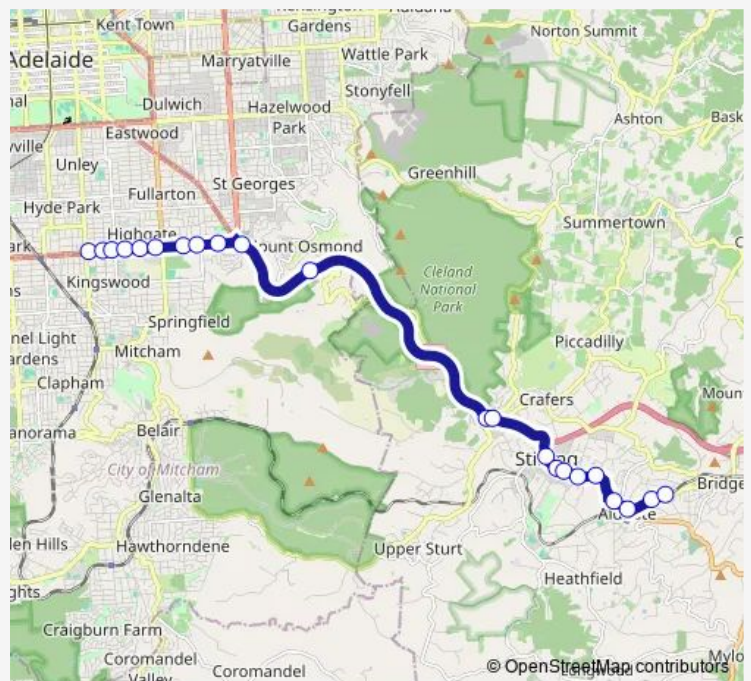

Stop 20 Cross Rd - North side

Stop 14 Mt Barker Rd - North side

Stop 16 South Eastern Fwy - North West side

Stop 24A / Zone A Crafers Park N Ride

Stop 25 Main St - North side

Stop 36 Mt Barker Rd - East side

Stop 37 Mt Barker Rd - North side

Stop 38 Mt Barker Rd - North side

Stop 39 Mt Barker Rd - North side

Stop 40 Mt Barker Rd - North side

Stop 41 Mt Barker Rd - North side

Stop 42 Mt Barker Rd - North side

**Route schedule**

Stop 170 Cross Rd - North side — Stop 44 Mt Barker Rd - North side

Monday 15:25

Tuesday 15:25

Wednesday 14:40

Thursday 15:25

Friday 15:25

Saturday —

Sunday —

**Route info**

Direction: Stop 170 Cross Rd - North side

Stops: 22

Trip Duration: 0 hour 29 min

884 — Malvern to Aldgate

Stop 43 Mt Barker Rd - North West side

Stop 44 Mt Barker Rd - North side

884 Bus time schedules and route maps are available in an offline PDF at [busmaps.com](https://busmaps.com). Use the [busmaps.com](https://busmaps.com) website to see live bus times, train schedule or subway schedule, and step-by-step directions for all public transit in Mitcham