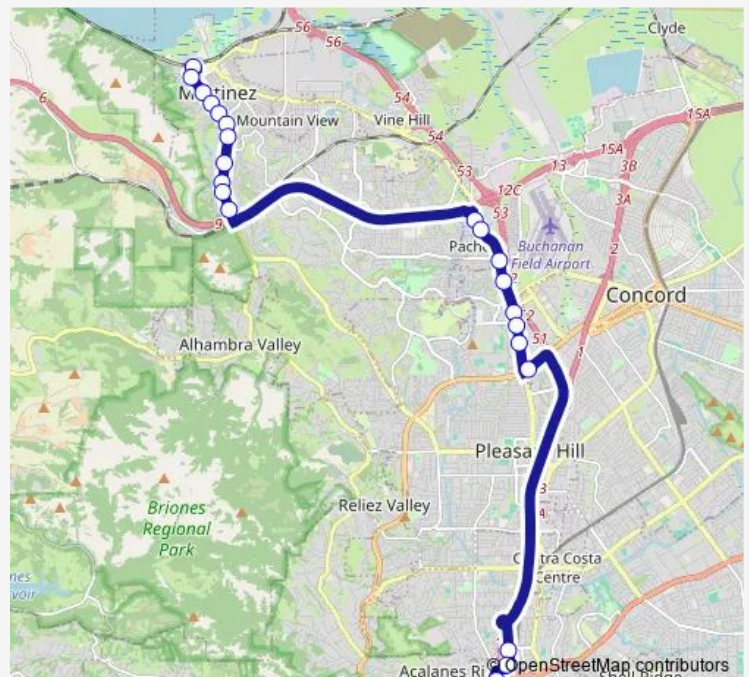

Contra Costa Blvd And Golf Club Rd

Contra Costa Blvd And Viking Dr

Sun Valley Blvd And Santa Monica Dr

N Main St And Parkside Dr

N California Blvd And California Plaza

**Route schedule**

Martinez Amtrak — Walnut Creek Bart

Monday 05:43-18:28

Tuesday 05:43-18:28

Wednesday 05:43-18:28

Thursday 05:43-18:28

Friday 05:43-18:28

Saturday —

Sunday —

**Route info**

Direction: Martinez Amtrak

Stops: 22

Trip Duration: 0 hour 33 min

98X — Martinez Amtrak/Walnut Creek Bart

**Direction**

Walnut Creek Bart — Martinez Amtrak Unloading

23 stops

[Open route schedule](#)

## Route info

Direction: Walnut Creek Bart

Stops: 23

Trip Duration: 0 hour 35 min

98X Bus time schedules and route maps are available in an offline PDF at [busmaps.com](https://busmaps.com). Use the [busmaps.com](https://busmaps.com) website to see live bus times, train schedule or subway schedule, and step-by-step directions for all public transit in Martinez