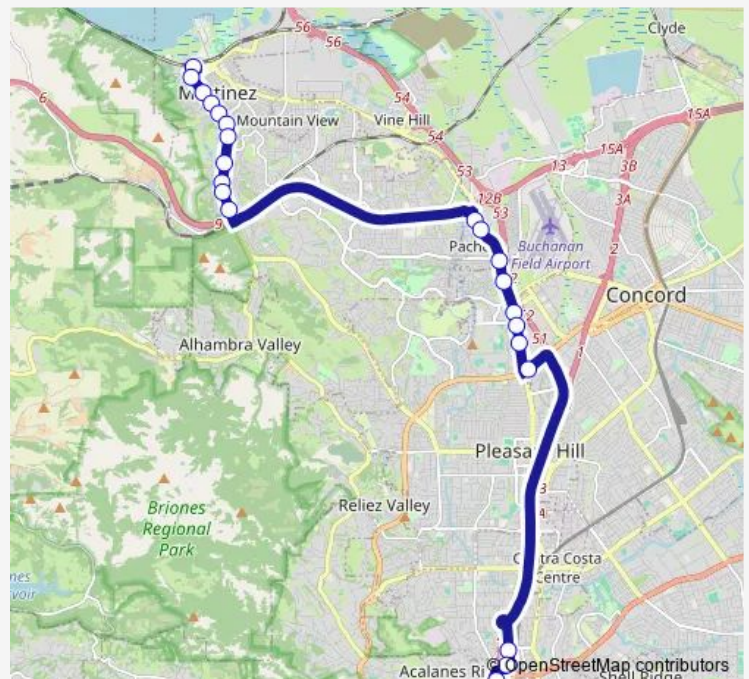

Contra Costa Blvd And Golf Club Rd

Contra Costa Blvd And Viking Dr

Sun Valley Blvd And Santa Monica Dr

N Main St And Parkside Dr

N California Blvd And California Plaza

Route schedule

Martinez Amtrak — Walnut Creek Bart

Monday 05:43-18:28

Tuesday 05:43-18:28

Wednesday 05:43-18:28

Thursday 05:43-18:28

Friday 05:43-18:28

Saturday —

Sunday —

Route info

Direction: Martinez Amtrak

Stops: 22

Trip Duration: 0 hour 33 min

98x — Martinez Amtrak/Walnut Creek Bart

Direction

Walnut Creek Bart — Martinez Amtrak Unloading

23 stops

[Open route schedule](#)

Saturday —

Sunday —

Route info

Direction: Walnut Creek Bart

Stops: 23

Trip Duration: 0 hour 35 min

98x Bus time schedules and route maps are available in an offline PDF at busmaps.com. Use the busmaps.com website to see live bus times, train schedule or subway schedule, and step-by-step directions for all public transit in Martinez