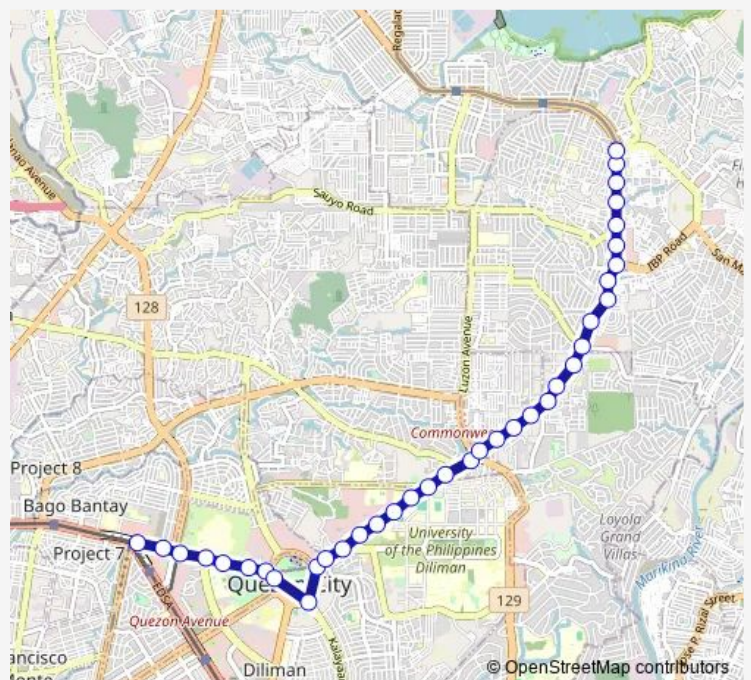

Philippine Coconut Authority, Commonwealth Avenue, Quezon City

Commonwealth Avenue / University Avenue Intersection, Quezon City

University of The Philippines - Ayala Land Technohub, Commonwealth Avenue, Quezon City

University of The Philippines - Ayala Land Technohub, Commonwealth Avenue, Quezon City

Commonwealth Avenue, Quezon City

Route schedule

Epifanio de los Santos Avenue / North Avenue Intersection, Quezon City — Commonwealth Avenue / IBP Road Intersection, Quezon City

Monday	00:00
Tuesday	00:00
Wednesday	00:00
Thursday	00:00
Friday	00:00
Saturday	00:00
Sunday	00:00

Route info

Direction: Epifanio de los Santos Avenue / North Avenue Intersection, Quezon City

Stops: 37

Trip Duration: 0 hour 48 min

Saturday 00:00

Sunday 00:00

Route info

Direction: Commonwealth Avenue / IBP Road Intersection, Quezon City

Stops: 37

Trip Duration: 0 hour 47 min

Commonwealth Avenue / Central Avenue Intersection,
Quezon City