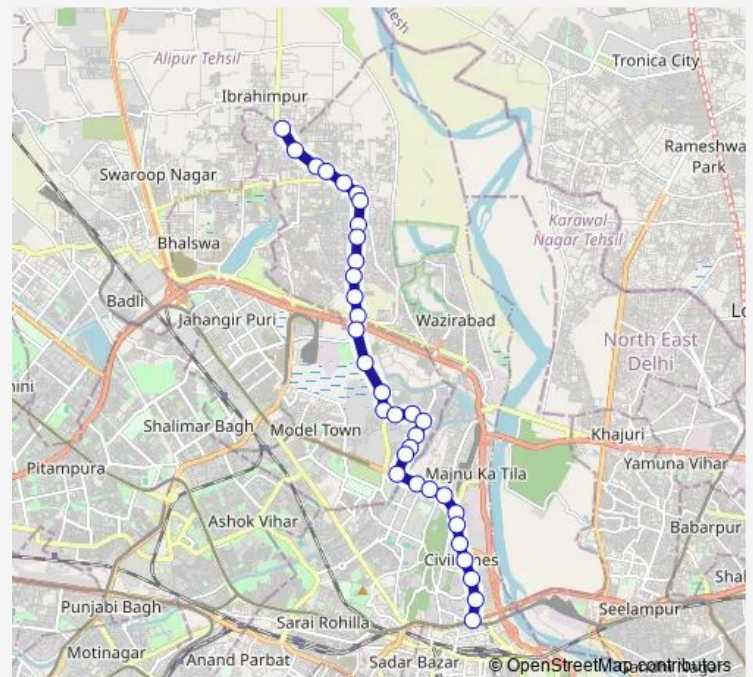

Thursday 05:52-20:43

Friday 05:52-20:43

Saturday 05:52-20:43

Sunday 05:52-20:43

Route info

Direction: Natthupura Crossing Terminal

Stops: 34

Trip Duration: 0 hour 55 min