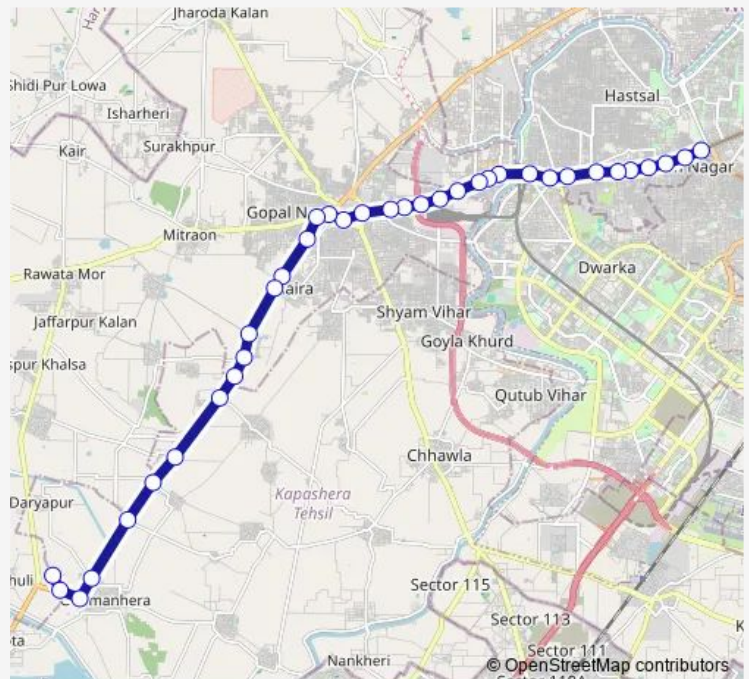

### Route schedule

Uttam Nagar Terminal — Ghuman Hera Depot 2

Monday 05:15-23:20

Tuesday 05:15-23:20

Wednesday 05:15-23:20

Thursday 05:15-23:20

Friday 05:15-23:20

Saturday 05:15-23:20

### Route info

Direction: Uttam Nagar Terminal

Stops: 36

Trip Duration: 1 hour 20 min

628Istlup

BusMaps

Khera More / Ghuman Hera Crossing

Krishna Nagar / Gopal Nagar