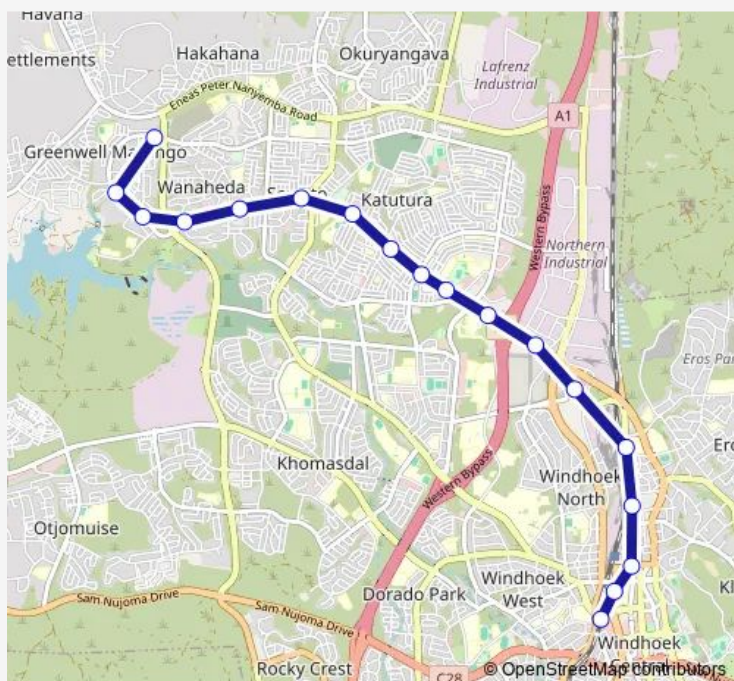

Bus 1-2 Trip 2-morning

[Go to website](#)

Direction

Siyanda — Wernhil

18 stops

[Open route schedule](#)

Siyanda

Justine

Route schedule

Siyanda — Wernhil

Monday 07:25

Tuesday 07:25

Wednesday 07:25

Thursday 07:25

Friday 07:25

Saturday —

Sunday —

Route info

Direction: Siyanda

Stops: 18

Trip Duration: 0 hour 35 min

■ 1-2 — Trip 2-morning

1-2 Bus time schedules and route maps are available in an offline PDF at busmaps.com. Use the busmaps.com website to see live bus times, train schedule or subway schedule, and step-by-step directions for all public transit in Windhoek