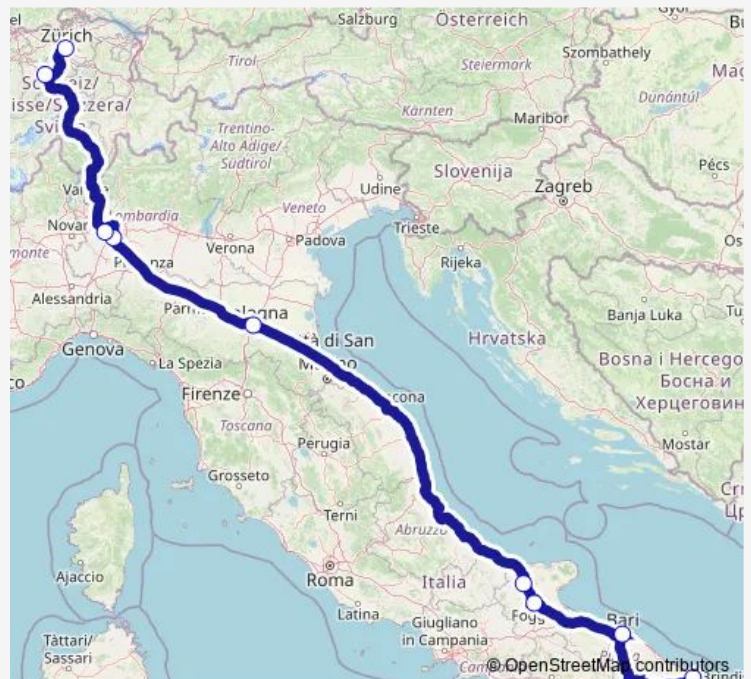

International Coach Service N436 Milan - Bari - Lecce

[Go to website](#)

Direction

Lecce — Zurich Bus Station

11 stops

[Open route schedule](#)

- Lecce
- Brindisi
- Taranto (Terminal Cimino)
- Bari (Via Capruzzi)
- Foggia
- San Severo
- Bologna (central bus station)
- Milan (San Donato M3)
- Milan (Lampugnano bus station)
- Luzern, Neuenkirch (service area)
- Zurich Bus Station

Route schedule

Lecce — Zurich Bus Station

Monday	—
Tuesday	—
Wednesday	17:35
Thursday	17:35
Friday	17:35
Saturday	17:35
Sunday	17:35

Route info

Direction: Lecce

Stops: 11

Trip Duration: 18 hour 55 min

N436 — Milan - Bari - Lecce

Direction

Zurich Bus Station — Lecce

11 stops

[Open route schedule](#)

Zurich Bus Station

Luzern, Neuenkirch (service area)

Milan (Lampugnano bus station)

Milan (San Donato M3)

Bologna (central bus station)

San Severo

Foggia

Bari (Via Capruzzi)

Taranto (Terminal Cimino)

Brindisi

Lecce

Route schedule