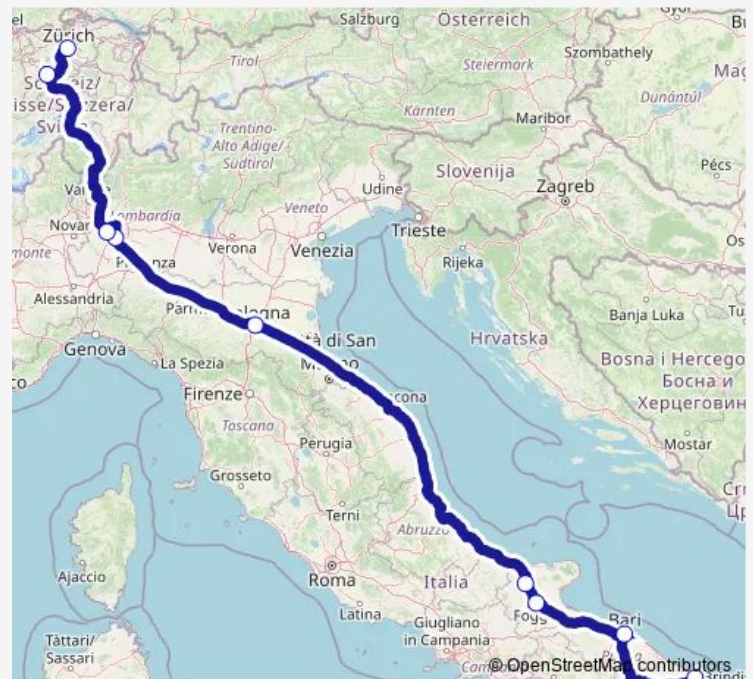

Taranto (Terminal Cimino)

Bari (Via Capruzzi)

Foggia

San Severo

Bologna (central bus station)

Milan (San Donato M3)

Milan (Lampugnano bus station)

Luzern, Neuenkirch (service area)

Saturday 17:35

Sunday 17:35

Route info

Direction: Lecce

Stops: 11

Trip Duration: 18 hour 55 min

N436 — Milan - Bari - Lecce

Direction

Zurich Bus Station — Lecce

11 stops

[Open route schedule](#)

Zurich Bus Station

Luzern, Neuenkirch (service area)

Milan (Lampugnano bus station)

Milan (San Donato M3)

Bologna (central bus station)

San Severo

Foggia

Bari (Via Capruzzi)

Taranto (Terminal Cimino)

Brindisi

Lecce

Route schedule

Zurich Bus Station — Lecce