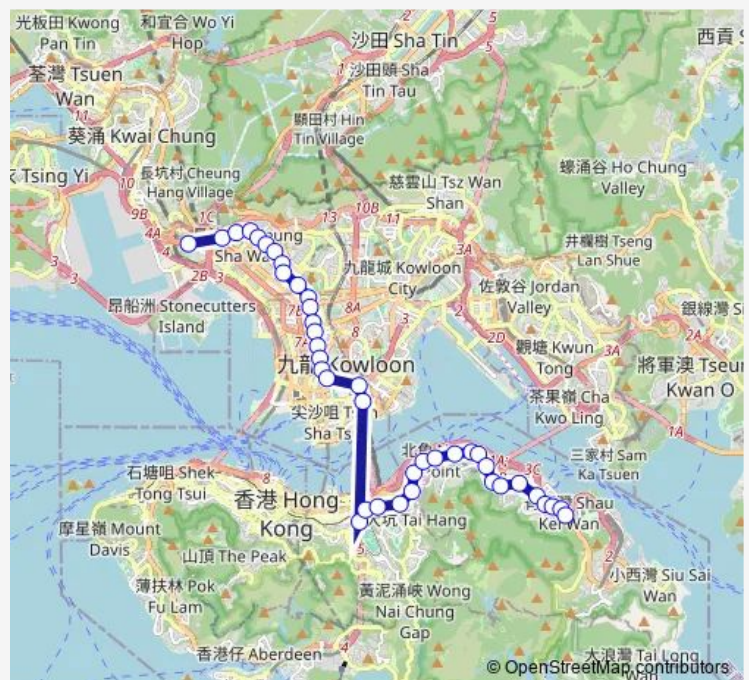

Monday 00:10-04:45

Tuesday 00:10-04:45

Wednesday 00:10-04:45

Thursday 00:10-04:45

Friday 00:10-04:45

Saturday 00:10-04:45

Sunday 00:10-04:45

Route info

Direction: [Kmb+Ctb] MEI FOO BUS Terminus/
Mei Foo[[Kmb] MEI FOO BUS Terminus

Stops: 40

Trip Duration: 1 hour 13 min

[Ctb] Allied Plaza, Nathan Road|[Kmb+Ctb] Nullah Road Mong KOK/
Allied Plaza, Nathan Road|[Kmb] Nullah Road Mong Kok