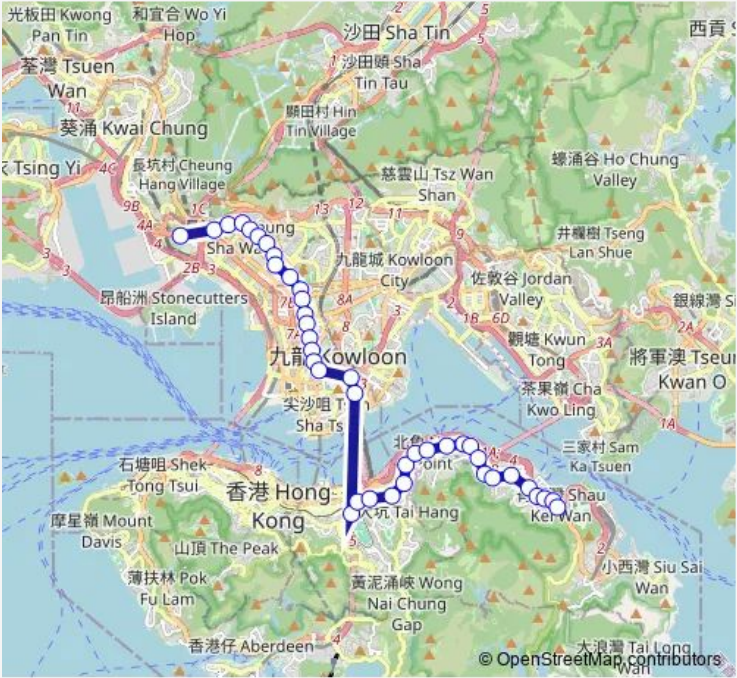

Route schedule

[Kmb+Ctb] MEI FOO BUS Terminus/
Mei Foo[[Kmb] MEI FOO BUS Terminus — [Ctb] Shau KEI Wan[[Kmb+Ctb] Shau KEI WAN BUS Terminus/
Shau KEI Wan[[Kmb] Shau KEI WAN BUS Terminus

Monday	00:10-04:45
Tuesday	00:10-04:45
Wednesday	00:10-04:45
Thursday	00:10-04:45
Friday	00:10-04:45
Saturday	00:10-04:45
Sunday	00:10-04:45

Route info

Direction: [Kmb+Ctb] MEI FOO BUS Terminus/
Mei Foo[[Kmb] MEI FOO BUS Terminus

Stops: 40

Trip Duration: 1 hour 17 min

[Ctb] Allied Plaza, Nathan Road[[Kmb+Ctb] Nullah Road Mong KOK/
Allied Plaza, Nathan Road[[Kmb] Nullah Road Mong Kok