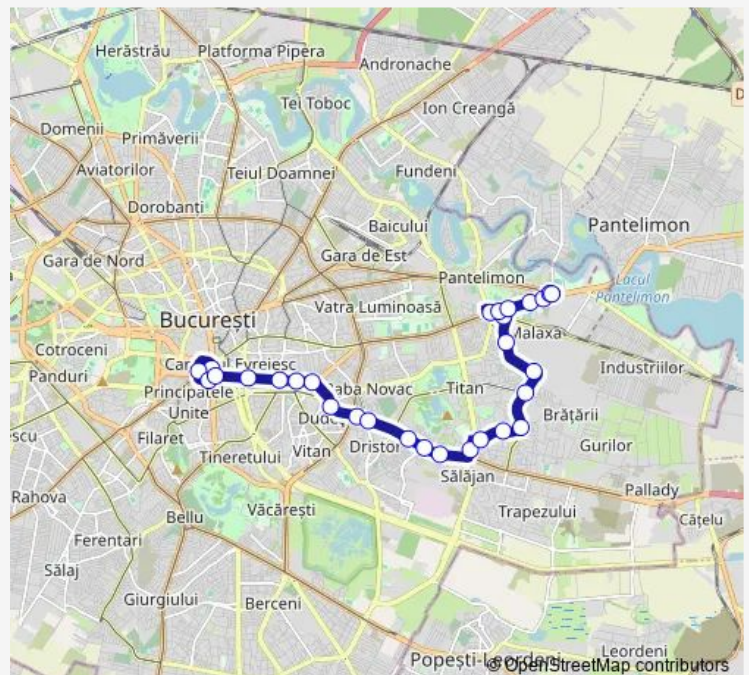

### Route schedule

Piata Unirii 4 — Pantelimon

Monday 00:00-23:30

Tuesday 00:00-23:30

Wednesday 00:00-23:30

Thursday 00:00-23:30

Friday 00:00-23:30

Saturday 00:00-23:30

### Route info

Direction: Piata Unirii 4

Stops: 29

Trip Duration: 0 hour 34 min

Bd. 1 Decembrie 1918

Soseaua Morarilor

Facultatea de Pompieri

Bodesti