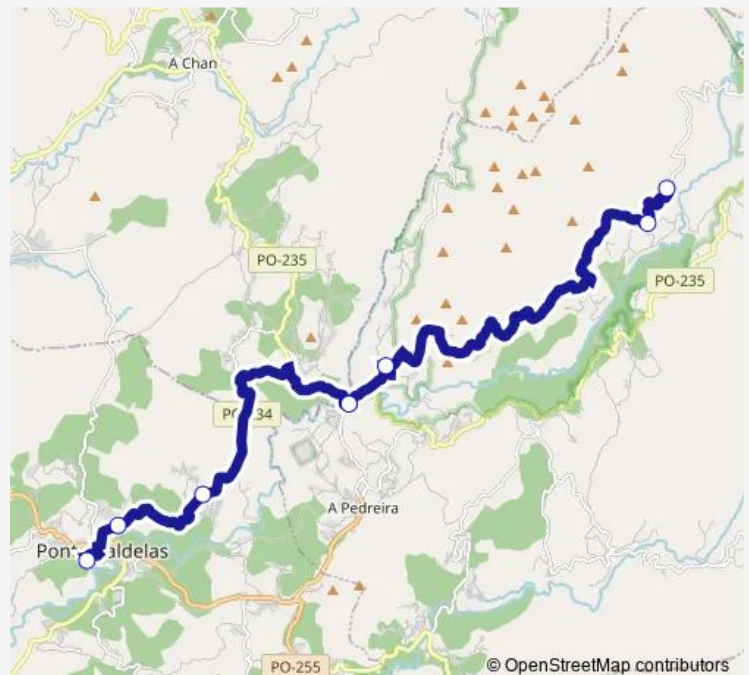

Route schedule

Gabián — IES de Ponte Caldelas

| | |
|-----------|-------------|
| Monday | 08:03-15:18 |
| Tuesday | 08:03 |
| Wednesday | 08:03 |
| Thursday | — |
| Friday | 08:03 |
| Saturday | — |
| Sunday | — |

Route info

Direction: Gabián

Stops: 7

Trip Duration: 0 hour 52 min

XG835047 — IES de Ponte Caldelas-Gabián

Direction

IES de Ponte Caldelas — Gabián

7 stops

[Open route schedule](#)

IES de Ponte Caldelas

Cruce Caldelas

Laxoso

Ponte Verdugo

Peso

Cambeses

Gabián

Route info

Direction: IES de Ponte Caldelas

Stops: 7

Trip Duration: 0 hour 52 min

XG835047 Bus time schedules and route maps are available in an offline PDF at busmaps.com. Use the busmaps.com website to see live bus times, train schedule or subway schedule, and step-by-step directions for all public transit in Ponte Caldelas