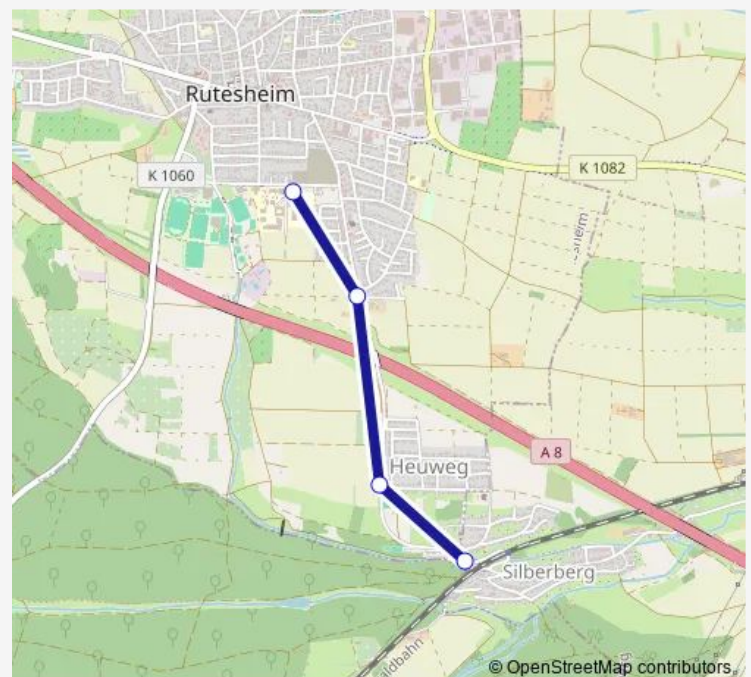

Saturday —

Sunday —

**Route info**

Direction: Rutesheim

Stops: 4

Trip Duration: 0 hour 7 min

■ 655A

**Direction**

Rutesheim Schulzentrum — Rutesheim Lessingstraße

4 stops

[Open route schedule](#)

Rutesheim Schulzentrum

Rutesheim

Rutesheim Heuweg

Rutesheim Lessingstraße

**Route schedule**