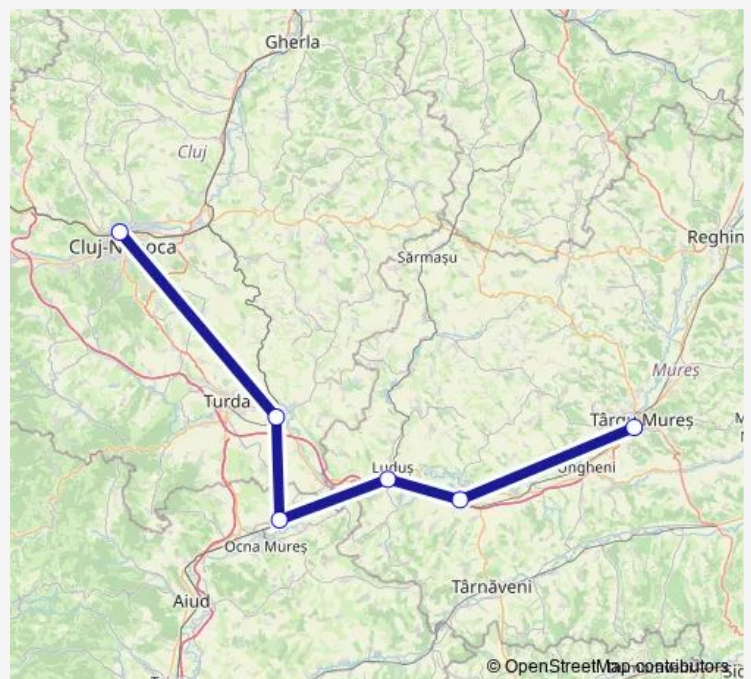

Rail IR: Cluj Napoca - Târgu Mureş  
IR: Cluj Napoca - Câmpia Turzii - Războieni - Luduş - Iernut - Târgu Mureş

[Go to website](#)

## Route schedule

Cluj Napoca — Târgu Mureş

Monday	16:40
Tuesday	16:40
Wednesday	16:40
Thursday	16:40
Friday	16:40
Saturday	16:40
Sunday	16:40

## Route info

Direction: Cluj Napoca

Stops: 6

Trip Duration: 2 hour 33 min

■ IR: Cluj Napoca - Târgu Mureş — IR: Cluj Napoca - Câmpia Turzii - Războieni - Luduş - Iernut - Târgu Mureş

IR: Cluj Napoca - Târgu Mureş Rail time schedules and route maps are available in an offline PDF at busmaps.com. Use the busmaps.com website to see live bus times, train schedule or subway schedule, and step-by-step directions for all public transit in Campia Turzii