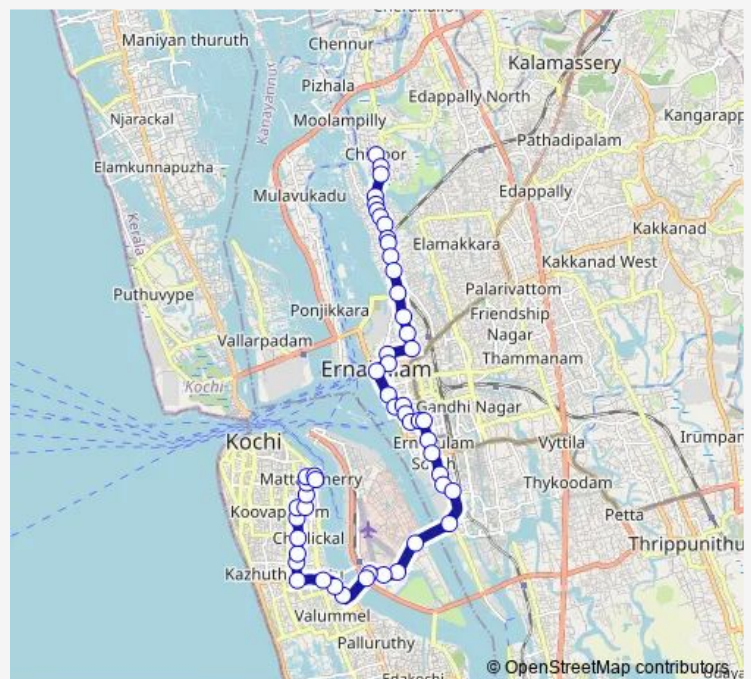

Thursday 06:00

Friday 06:00

Saturday 06:00

Sunday 06:00

Route info

Direction: Chittoor Temple

Stops: 52

Trip Duration: 0 hour 57 min

Chittortemple ↔ Mattancherry

Convent Junction

Boat Jetty Junction

Hospital Junction

Maharajas Hostel

Maharajas Ground

Jose Junction

Pallimukku Junction

Tuesday 06:00

Wednesday 06:00

Thursday 06:00

Friday 06:00

Saturday 06:00

Sunday 06:00

Route info

Direction: Mattancherry