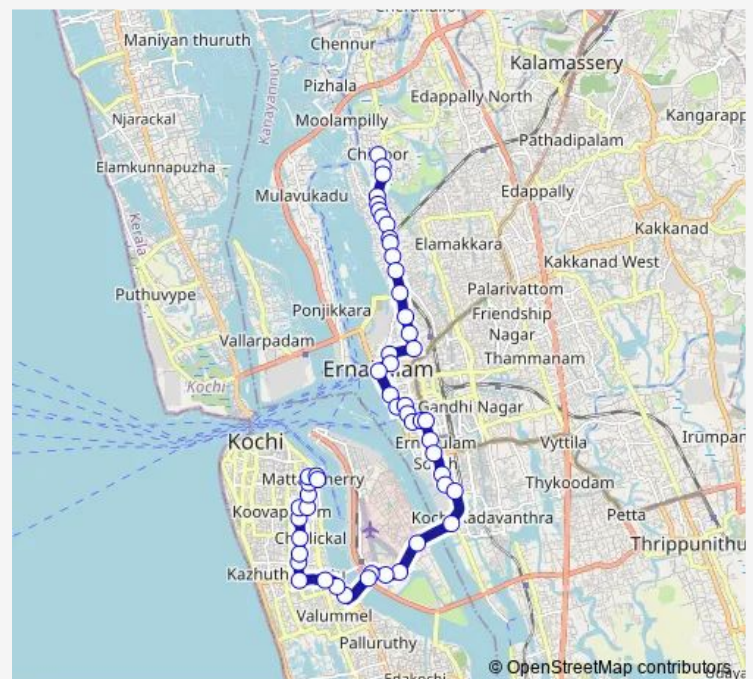

### Route schedule

Chittoor Temple — Mattancherry

Monday 06:00

Tuesday 06:00

Wednesday 06:00

Thursday 06:00

Friday 06:00

Saturday 06:00

### Route info

Direction: Chittoor Temple

Stops: 52

Trip Duration: 0 hour 57 min

Chittortemple ↔ Mattancherry

Convent Junction

Boat Jetty Junction

Hospital Junction