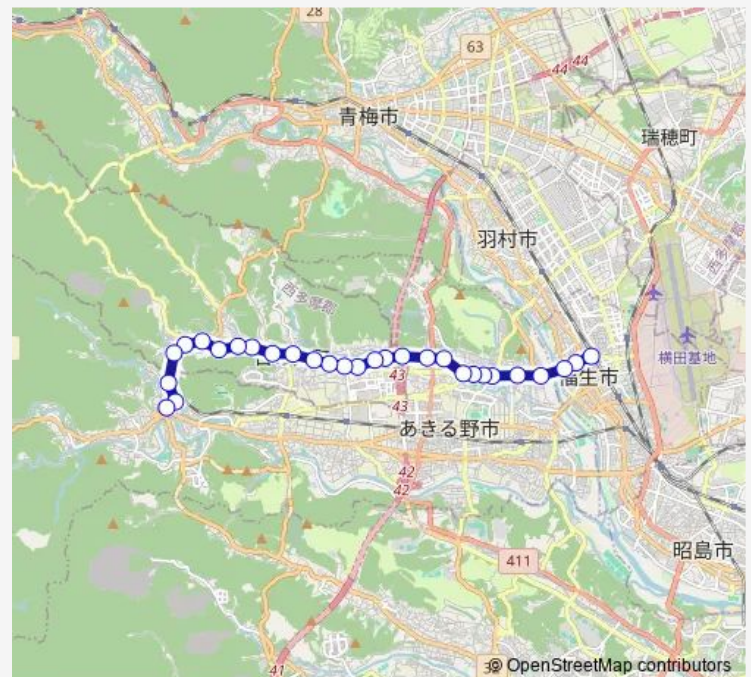

Saturday 08:36-22:11

Sunday 08:36-22:11

Route info

Direction: 福生駅

Stops: 29

Trip Duration: 0 hour 32 min

諏訪下橋

羽生

Thursday 05:00-20:38

Friday 05:00-20:38

Saturday 05:35-17:57

Sunday 05:35-17:57

Route info

Direction: 武蔵五日市駅

Stops: 29

Trip Duration: 0 hour 30 min