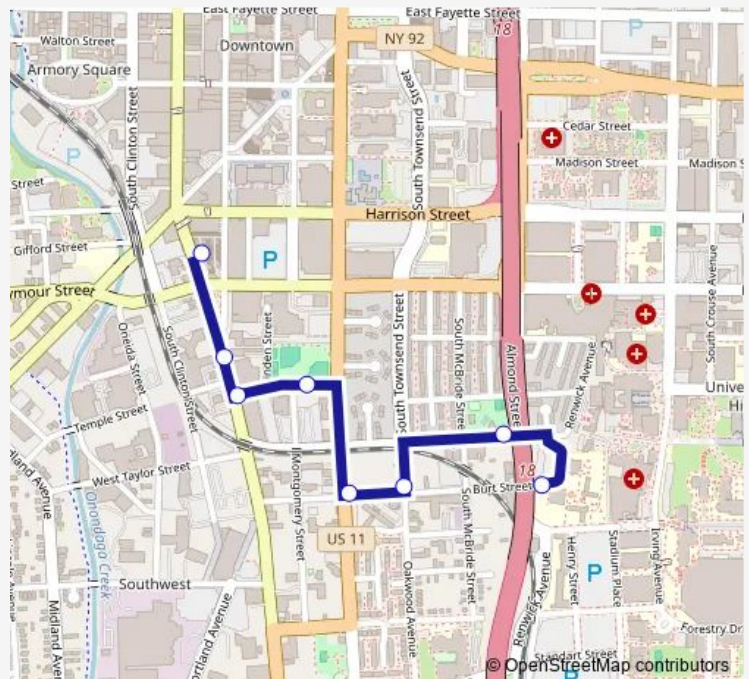

S State St & Taylor St

Burt St & Almus Olver Apartments

Burt St & Oakwood Ave

Burt St & S McBride St

Toomey Abbott Apts

Route schedule

A5 — Toomey Abbott Apts

Monday 10:20-17:00

Tuesday 10:20-17:00

Wednesday 10:20-17:00

Thursday 10:20-17:00

Friday 10:20-17:00

Saturday 10:20-17:00

Sunday 10:20-17:00

Route info

Direction: A5

Stops: 7

Trip Duration: 0 hour 7 min

Sy 72 — Townsend St - East Colvin St

Direction

Toomey Abbott Apts — A2

8 stops

[Open route schedule](#)

Toomey Abbott Apts

E Taylor St & S Mcbride St

Oakwood Ave & Burt St

Burt St & S State St

New St & Linden St

New St & S Salina St

S Salina St & S Warren St

A2

Route schedule