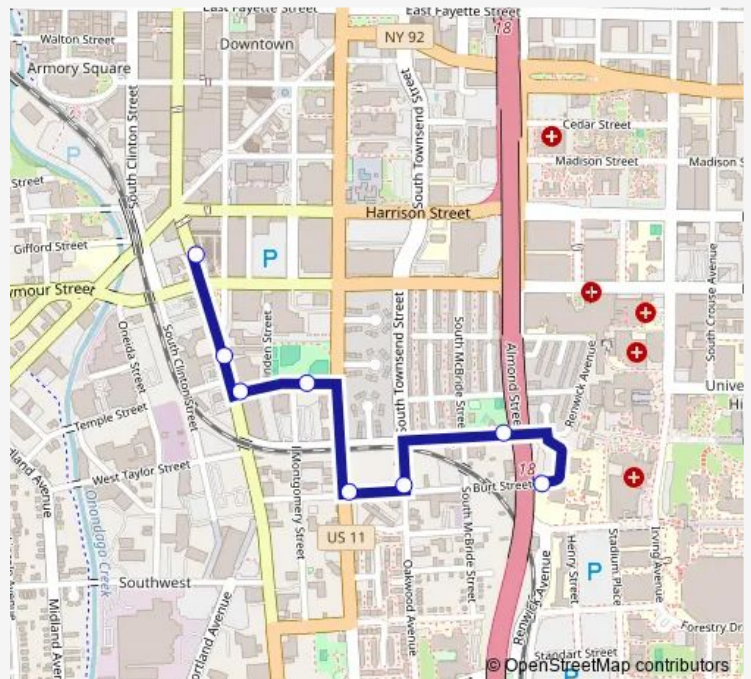

Oakwood Ave & Burt St

Burt St & S State St

New St & Linden St

New St & S Salina St

S Salina St & S Warren St

B10

Route schedule

Toomey Abbott Apts — B10

Monday 08:47-18:02

Tuesday 08:47-18:02

Wednesday 08:47-18:02

Thursday 08:47-18:02

Friday 08:47-18:02

Saturday 08:47-18:02

Sunday 08:47-18:02

Route info

Direction: Toomey Abbott Apts

Stops: 8

Trip Duration: 0 hour 8 min

Sy 72 — Townsend St - East Colvin St

Direction

A5 — Toomey Abbott Apts

7 stops

[Open route schedule](#)

A5 — Toomey Abbott Apts

Monday	10:20-17:00
Tuesday	10:20-17:00
Wednesday	10:20-17:00
Thursday	10:20-17:00
Friday	10:20-17:00
Saturday	10:20-17:00
Sunday	10:20-17:00

Route info

Direction: A5

Stops: 7

Trip Duration: 0 hour 7 min