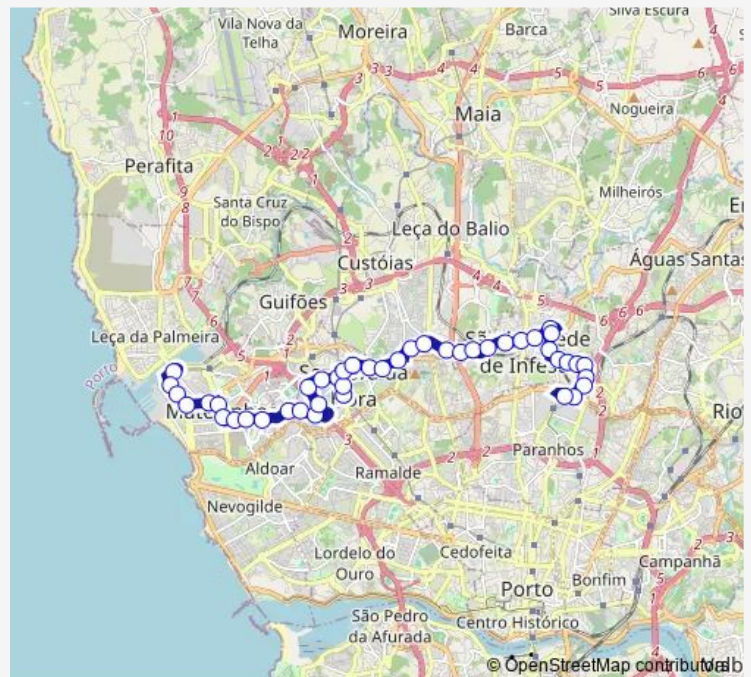

### Route schedule

Matosinhos Mercado — Hosp. S. João (Metro)

Monday 06:00-24:00

Tuesday 06:00-24:00

Wednesday 06:00-24:00

Thursday 06:00-24:00

Friday 06:00-24:00

Saturday 06:00-24:00

### Route info

Direction: Matosinhos Mercado

Stops: 44

Trip Duration: 0 hour 48 min

506 — Hospital S.João - Matosinhos (Mercado)

R. Nova S. Gens

António Pedro

Sta. Apolonia