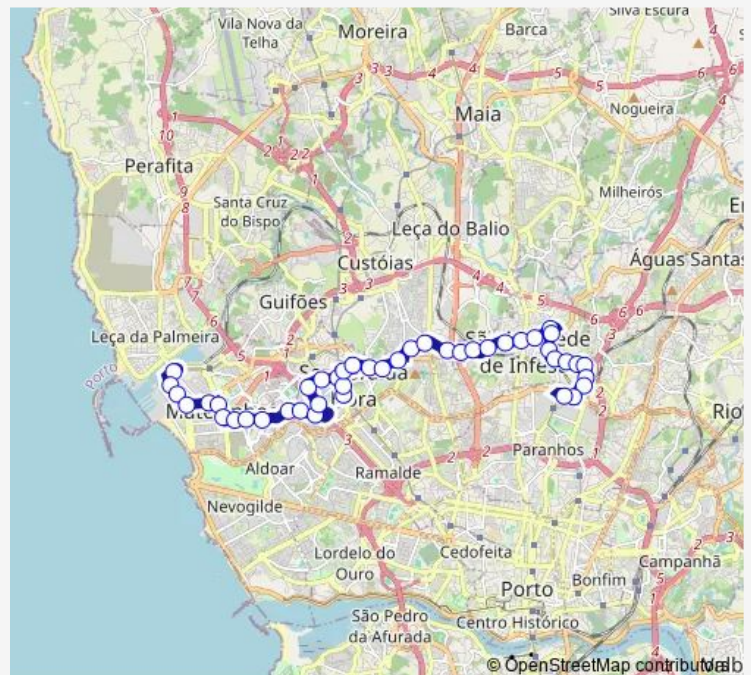

### Route schedule

Matosinhos Mercado — Hosp. S. João (Metro)

Monday 06:00-24:00

Tuesday 06:00-24:00

Wednesday 06:00-24:00

Thursday 06:00-24:00

Friday 06:00-24:00

Saturday 06:00-24:00

### Route info

Direction: Matosinhos Mercado

Stops: 44

Trip Duration: 0 hour 52 min

506 — Hospital S.João - Matosinhos (Mercado)

R. Nova S. Gens

António Pedro

Sta. Apolonia