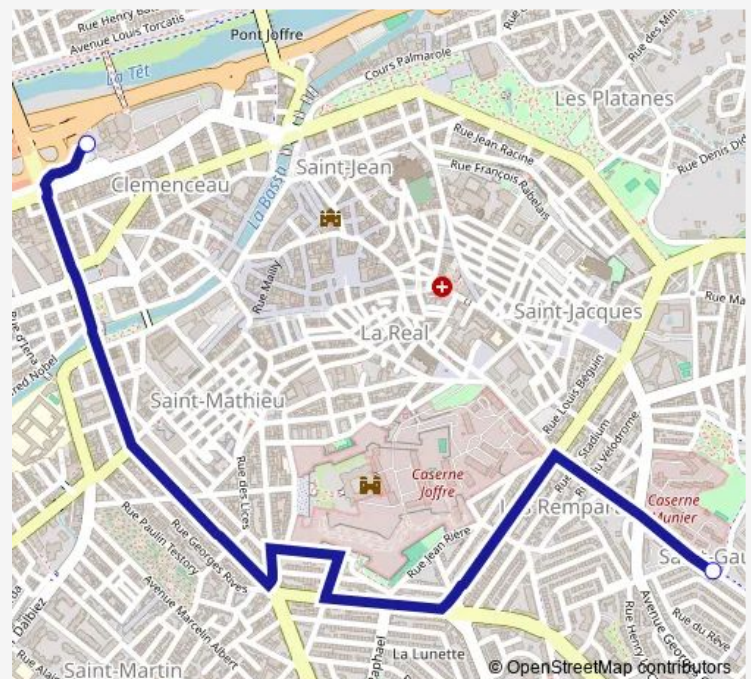

Direction

Péguy — Gare Routière Méditerranée

2 stops

[Open route schedule](#)

Péguy

Gare Routière Méditerranée

Route schedule

Péguy — Gare Routière Méditerranée

Monday	16:00
Tuesday	16:00
Wednesday	12:10
Thursday	16:00
Friday	16:00
Saturday	—
Sunday	—

Route info

Direction: Péguy

Stops: 2

Trip Duration: 0 hour 20 min

Direction

Gare Routière Méditerranée — Lycée Picasso / Charles Blanc - Stat. Car 2

3 stops

[Open route schedule](#)

Gare Routière Méditerranée

Lurçat

Lycée Picasso / Charles Blanc - Stat. Car 2

Route schedule

Gare Routière Méditerranée — Lycée Picasso / Charles Blanc - Stat. Car 2

Monday	—
Tuesday	—
Wednesday	07:30
Thursday	—
Friday	—
Saturday	—
Sunday	—

Route info

Direction: Gare Routière Méditerranée

Stops: 3

Trip Duration: 0 hour 20 min

506 Bus time schedules and route maps are available in an offline PDF at busmaps.com. Use the busmaps.com website to see live bus times, train schedule or subway schedule, and step-by-step directions for all public transit in Perpignan