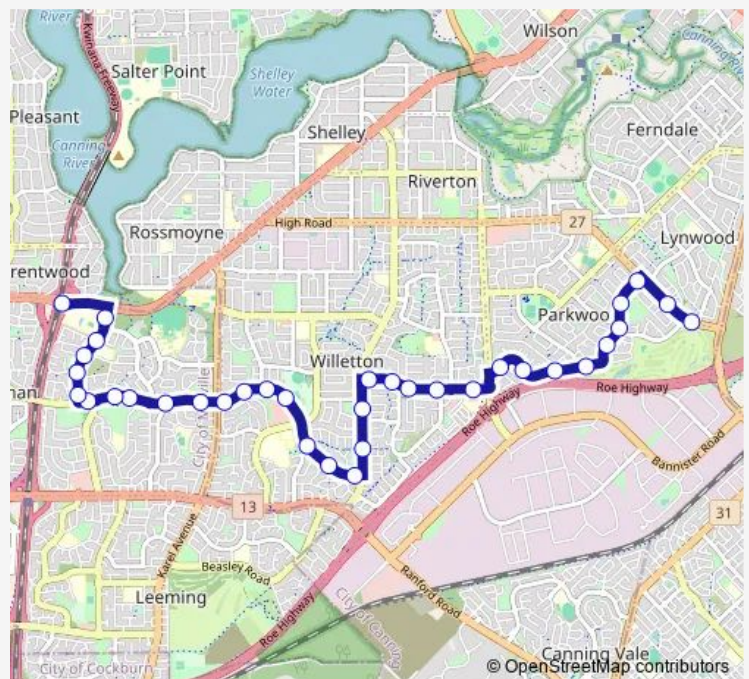

### Direction

Pinetree Gully Rd After Agincourt Dr — High Rd Before Queensville Av

21 stops

[Open route schedule](#)

Pinetree Gully Rd After Agincourt Dr

Burrendah Bvd Before Corsair Dr

Burrendah Bvd Before Helsall Ct

Vellgrove Av After Bambil Pl

Vellgrove Av After Romney Wy

High Rd Before Brampton Wy

High Rd Before Queensville Av

### Route schedule

Pinetree Gully Rd After Agincourt Dr — High Rd Before Queensville Av

Monday	14:55
Tuesday	14:55
Wednesday	14:55
Thursday	14:55
Friday	14:55
Saturday	—
Sunday	—

### Route info

Direction: Pinetree Gully Rd After Agincourt Dr

Stops: 21

Trip Duration: 0 hour 21 min

**Direction**

High Rd After Nicholson Rd — Bull Creek Stn Stand 5

35 stops

[Open route schedule](#)