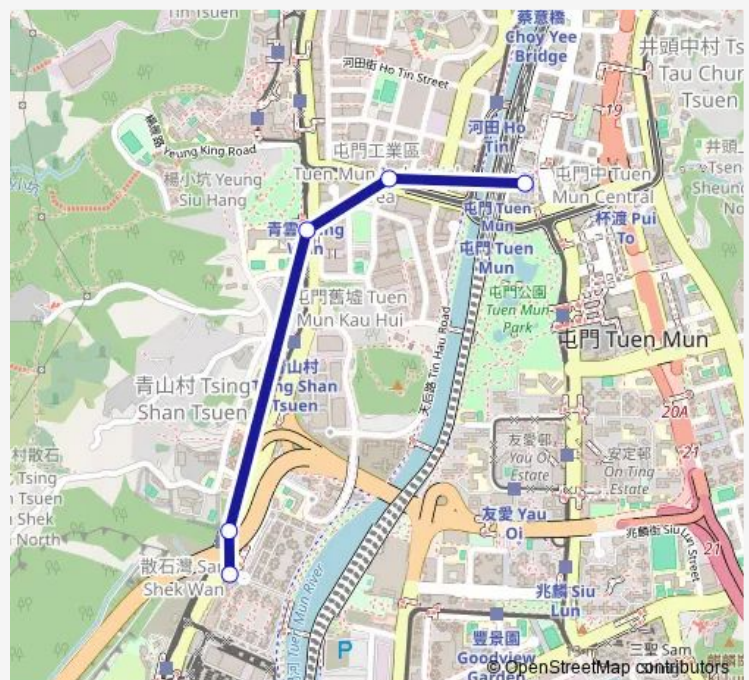

[Ctb] Tuen MUN Fire Station, PUI TO Road[[Kmb] Tuen MUN Fire Station[[Lrtfeeder] LR KIN ON Stop

[Ctb] Tuen MUN Station[[Kmb] Tuen MUN Station BUS Terminus[[Lrtfeeder] Tuen MUN Station[[Lrtfeeder] Tuen MUN Station[[Lwb] Tuen MUN Station BUS Terminus

Route schedule

[Lrtfeeder] Glorious Garden — [Ctb] Tuen MUN Station[[Kmb] Tuen MUN Station BUS Terminus[[Lrtfeeder] Tuen MUN Station[[Lrtfeeder] Tuen MUN Station[[Lwb] Tuen MUN Station BUS Terminus

Monday	06:40-08:12
Tuesday	06:40-08:12
Wednesday	06:40-08:12
Thursday	06:40-08:12
Friday	06:40-08:12
Saturday	—
Sunday	—

Route info

Direction: [Lrtfeeder] Glorious Garden

Stops: 5

Trip Duration: 0 hour 7 min

506 Bus time schedules and route maps are available in an offline PDF at busmaps.com. Use the busmaps.com website to see live bus times, train schedule or subway schedule, and step-by-step directions for all public transit in Tuen Mun