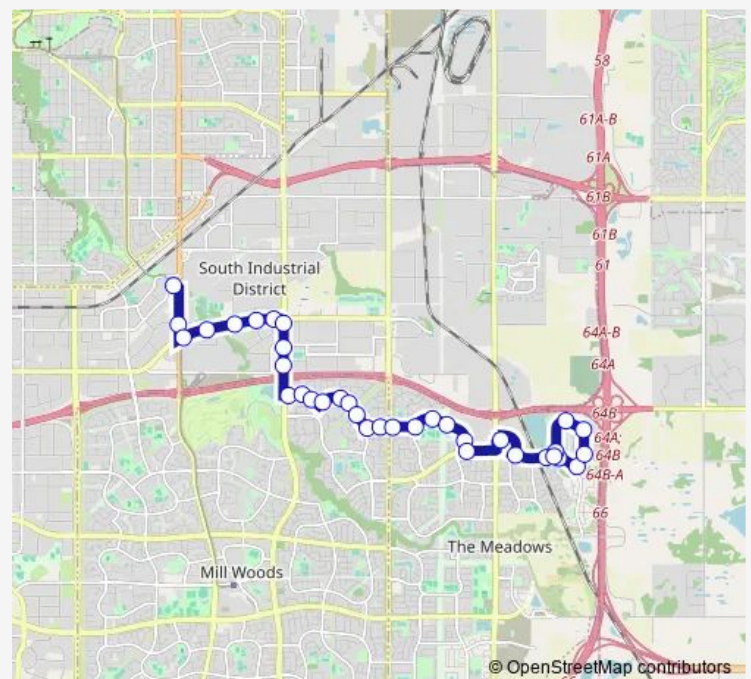

75 Street & Roper Road

72 Street & Roper Road

Mill Creek & Roper Road

59 Street & Roper Road

54 Street & Roper Road

50 Street & Roper Road

50 Street & 55 Avenue

50 Street & Whitemud Drive

Kirkwood Way & 43 Avenue

34 Street & 43 Avenue

30 Street & 43 Avenue

Route schedule

Davies Transit Centre Bay E — Maple Way & Maple Road

Monday 05:19-00:30⁺¹

Tuesday 05:19-00:30⁺¹

Wednesday 05:19-00:30⁺¹

Thursday 05:19-00:30⁺¹

Friday 05:19-00:30⁺¹

Saturday 05:35-00:01⁺¹

Sunday 05:39-23:02

Route info

Direction: Davies Transit Centre Bay E

Stops: 35

Trip Duration: 0 hour 25 min

506 — Davies - Meadows - Maple

28 Street & 43A Avenue

24 Street & 43A Avenue

21 Street & 43A Avenue

21 Street & 38 Avenue

Meadows Transit Centre Bay B

Tamarack Road & Maple Road

8 Street & Maple Road