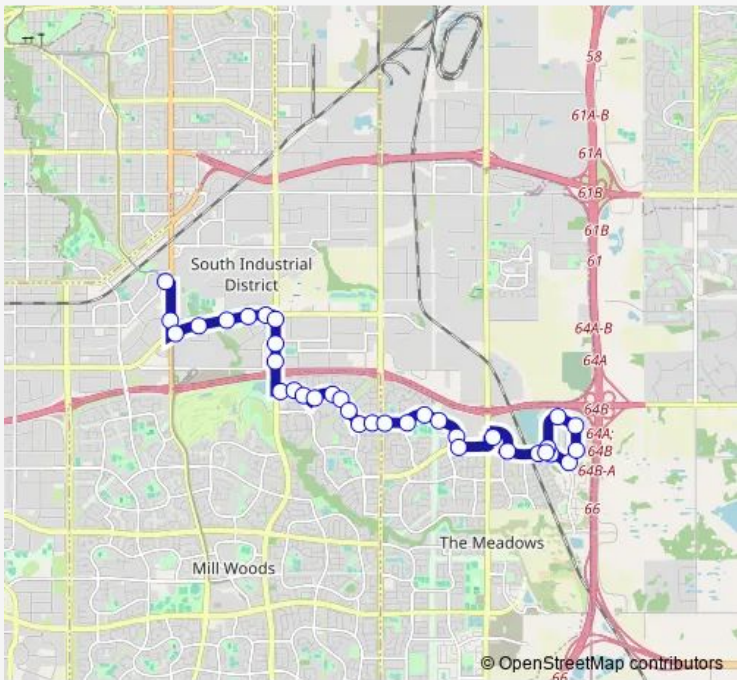

**Bus 506 Davies - Meadows - Maple**

[Go to website](#)

**Direction**  
 Davies Transit Centre Bay E — Maple Way & Maple Road  
 35 stops  
[Open route schedule](#)

- Davies Transit Centre Bay E
- 75 Street & McIntyre Road
- 75 Street & Roper Road
- 72 Street & Roper Road
- Mill Creek & Roper Road
- 59 Street & Roper Road
- 54 Street & Roper Road
- 50 Street & Roper Road
- 50 Street & 55 Avenue
- 50 Street & Whitemud Drive
- 50 Street & Jamha Road
- Jarvis Crescent E & Jamha Road
- Jefferys Crescent & Jamha Road
- Jackson Road & Jamha Road
- Jefferson Road & Jackson Road
- Jackson Road & Jellett Way
- 38 Street & Kiniski Crescent N
- 38 Street & 43 Avenue
- Kirkwood Way & 43 Avenue
- 34 Street & 43 Avenue
- 30 Street & 43 Avenue

Route schedule  
 Davies Transit Centre Bay E — Maple Way & Maple Road

Monday	05:19-00:30 <sup>+1</sup>
Tuesday	05:19-00:30 <sup>+1</sup>
Wednesday	05:19-00:30 <sup>+1</sup>
Thursday	05:19-00:30 <sup>+1</sup>
Friday	05:19-00:30 <sup>+1</sup>
Saturday	05:35-00:01 <sup>+1</sup>
Sunday	05:39-23:02

Route info  
 Direction: Davies Transit Centre Bay E  
 Stops: 35  
 Trip Duration: 0 hour 25 min

28 Street & 43A Avenue

24 Street & 43A Avenue

21 Street & 43A Avenue

21 Street & 38 Avenue

Meadows Transit Centre Bay B

## Route info

Direction: Maple Way &amp; Maple Road

Stops: 37

Trip Duration: 0 hour 23 min

Jarvis Crescent W & Jamha Road

50 Street & Jamha Road

50 Street & 52 Avenue

50 Street & 55 Avenue