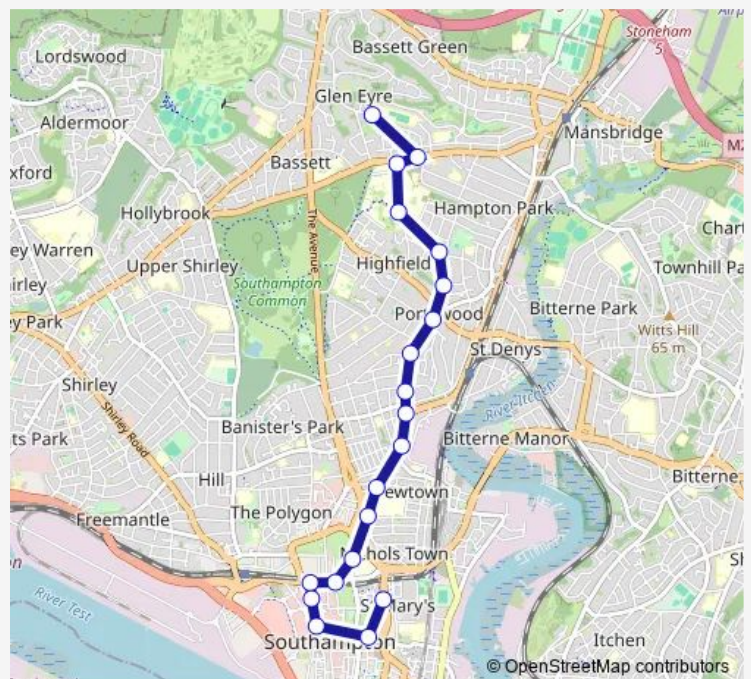

Bus 506 Southampton City Centre - Portswood - Cantell School

[Go to website](#)

Direction

Cantell School — Kingsland Market

20 stops

[Open route schedule](#)

- Cantell School
- Library
- Future Worlds
- Jubilee Sports Hall
- Upper Shaftesbury Avenue
- Highfield Crescent
- Portswood Broadway
- Waitrose
- Spring Crescent
- Forster Road
- Aldi Store
- Denzil Avenue
- RSH Hospital
- Solent University
- Park Walk
- Civic Centre
- Marlands
- Westquay
- Hoglands Park
- Kingsland Market

Route schedule

Cantell School — Kingsland Market

Monday	15:10
Tuesday	15:10
Wednesday	15:10
Thursday	15:10
Friday	15:10
Saturday	—
Sunday	—

Route info

Direction: Cantell School

Stops: 20

Trip Duration: 0 hour 27 min

■ 506 — Southampton City Centre - Portswood - Cantell School

BusMaps

Direction

Kingsland Market — Cantell School

19 stops

[Open route schedule](#)

Kingsland Market

Hoglands Park

Westquay

Asda & Marlands

Civic Centre

Park Walk

Solent University

RSH Hospital

Denzil Avenue

Aldi Store