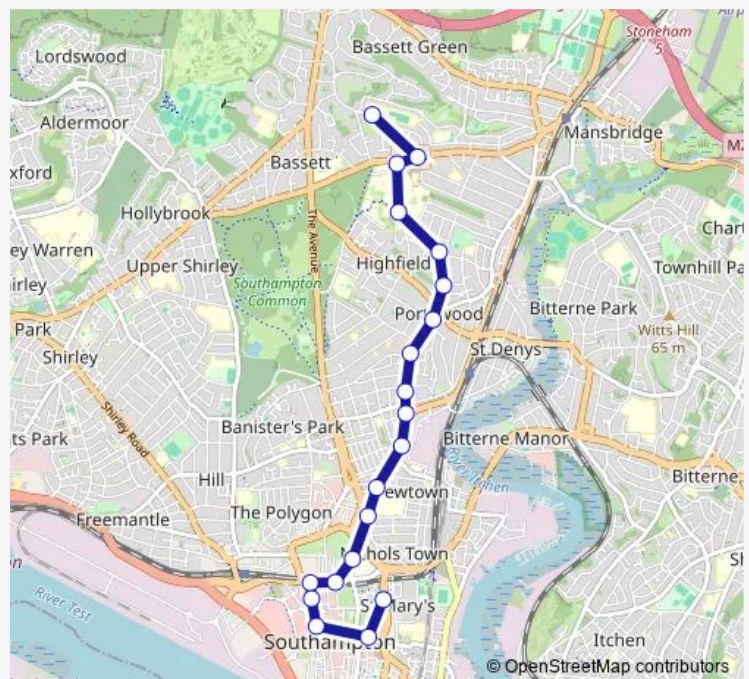

Bus 506 Southampton City Centre - Portswood - Cantell School

[Go to website](#)

Direction

Cantell School — Kingsland Market

20 stops

[Open route schedule](#)

- Cantell School
- Library
- Future Worlds
- Jubilee Sports Hall
- Upper Shaftesbury Avenue
- Highfield Crescent
- Portswood Broadway
- Waitrose
- Spring Crescent
- Forster Road
- Aldi Store
- Denzil Avenue
- RSH Hospital
- Solent University
- Park Walk
- Civic Centre
- Marlands
- Westquay
- Hoglands Park
- Kingsland Market

Route schedule

Cantell School — Kingsland Market

Monday	15:10
Tuesday	15:10
Wednesday	15:10
Thursday	15:10
Friday	15:10
Saturday	—
Sunday	—

Route info

Direction: Cantell School

Stops: 20

Trip Duration: 0 hour 27 min

■ 506 — Southampton City Centre - Portswood - Cantell School

Direction

Kingsland Market — Cantell School

19 stops

[Open route schedule](#)

Kingsland Market

Hoglands Park

Westquay

Asda & Marlands

Civic Centre

Park Walk

Solent University

RSH Hospital

Denzil Avenue

Aldi Store

Spring Crescent