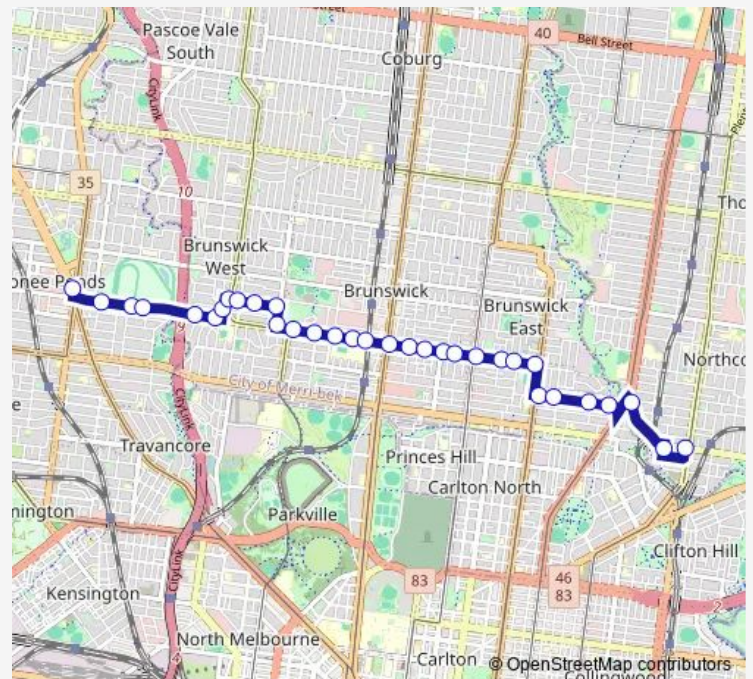

Bruce St/Glenlyon Rd (Brunswick)

Route schedule

Moonee Ponds Interchange/Mt Alexander Rd (Moonee Ponds) — Westgarth St/High St (Northcote)

| | |
|-----------|-------------|
| Monday | 05:50-20:50 |
| Tuesday | 05:50-20:50 |
| Wednesday | 05:50-20:50 |
| Thursday | 05:50-20:50 |
| Friday | 05:50-20:50 |
| Saturday | 06:20-18:00 |
| Sunday | — |

Route info

Direction: Moonee Ponds Interchange/Mt Alexander Rd (Moonee Ponds)

Stops: 33

Trip Duration: 0 hour 26 min

506 — Moonee Ponds - Westgarth

Minnie St/Glenlyon Rd (Brunswick)

Loyola Ave/Glenlyon Rd (Brunswick)

139 Miller St (Fitzroy North)

Ida St/Miller St (Fitzroy North)

Merri Railway Station/Merri Pde (Northcote)

Westgarth St/Mclachlan St (Northcote)

Westgarth St/High St (Northcote)

Direction

Westgarth St/High St (Northcote) — Moonee Ponds Interchange/Mt Alexander Rd (Moonee Ponds)