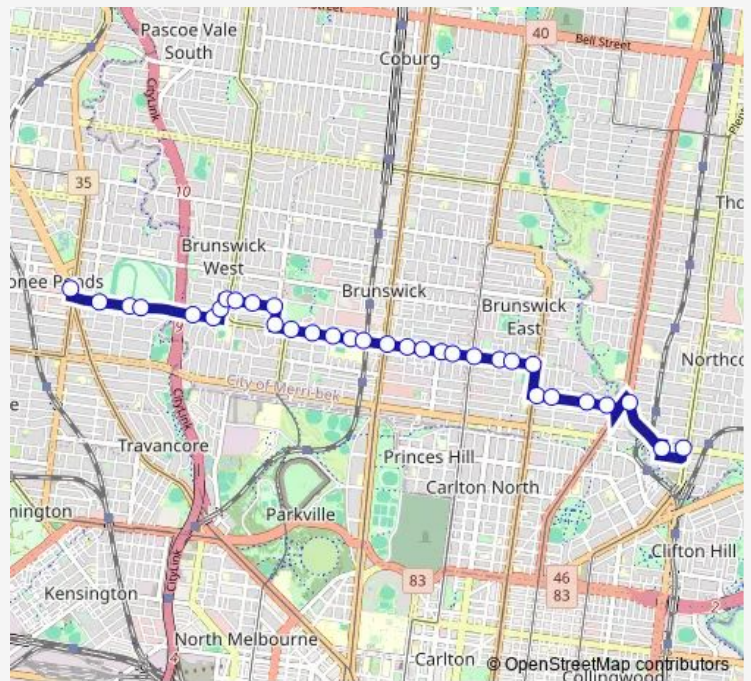

Bruce St/Glenlyon Rd (Brunswick)

Route schedule

Moonee Ponds Interchange/Mt Alexander Rd (Moonee Ponds) — Westgarth St/High St (Northcote)

Monday	05:50-20:50
Tuesday	05:50-20:50
Wednesday	05:50-20:50
Thursday	05:50-20:50
Friday	05:50-20:50
Saturday	06:20-18:00
Sunday	—

Route info

Direction: Moonee Ponds Interchange/Mt Alexander Rd (Moonee Ponds)

Stops: 33

Trip Duration: 0 hour 20 min

506 — Moonee Ponds - Westgarth

Minnie St/Glenlyon Rd (Brunswick)

Loyola Ave/Glenlyon Rd (Brunswick)