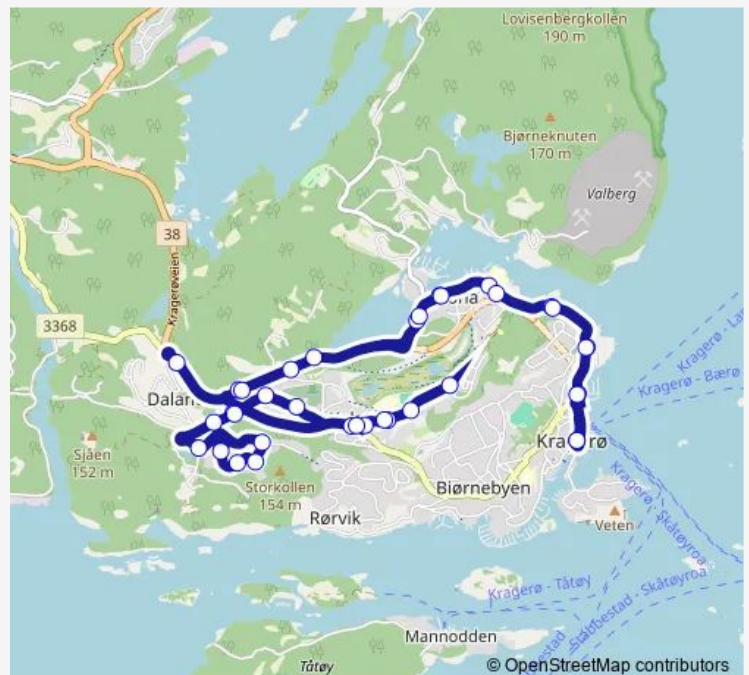

Thursday 10:00-16:00

Friday 10:00-16:00

Saturday 10:00-14:00

Sunday —

Route info

Direction: Kragerø rutebilstasjon

Stops: 27

Trip Duration: 0 hour 23 min

■ 506 — Bybuss Kragerø

Høyåsen

Frikirken

Kragerø skole

Banktrappene

Kirketomta

Kragerø rutebilstasjon

Direction

Wednesday 09:00-15:00

Thursday 09:00-15:00

Friday 09:00-15:00

Saturday 11:00-15:00

Sunday —

Route info

Direction: Kragerø rutebilstasjon

Stops: 29

Friday 09:25-16:25

Saturday 10:25-15:25

Sunday —

Route info

Direction: Kragerø rutebilstasjon

Stops: 36

Trip Duration: 0 hour 30 min

Sjåen 3