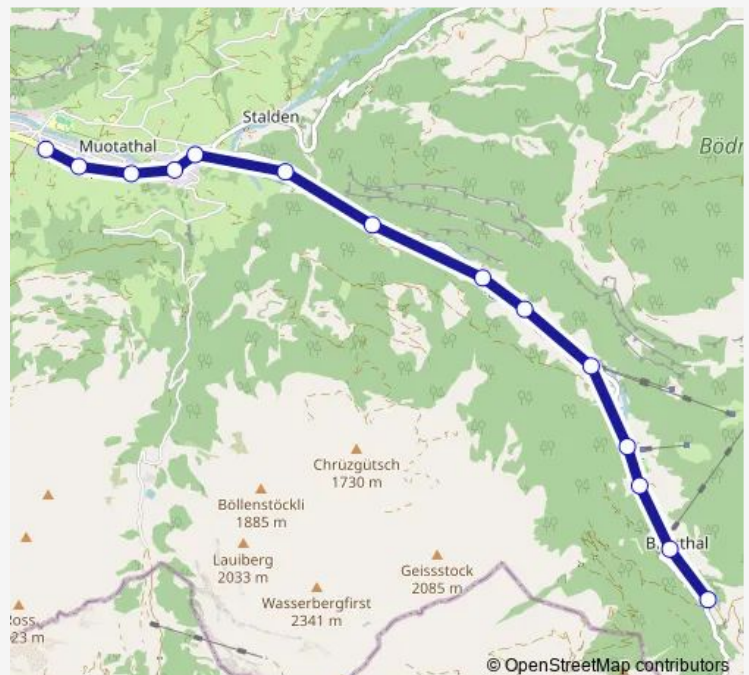

Friday 17:00

Saturday —

Sunday —

Route info

Direction: Bisisthal, Schwarzenbach

Stops: 14

Trip Duration: 0 hour 15 min

Direction

Bisisthal, Schwarzenbach — Muotathal, Post

14 stops

[Open route schedule](#)

Bisisthal, Schwarzenbach

Bisisthal, Dürrenboden

Bisisthal, Zentrale Ebs

Bisisthal, vorder Seeberg

Bisisthal, Mettlen