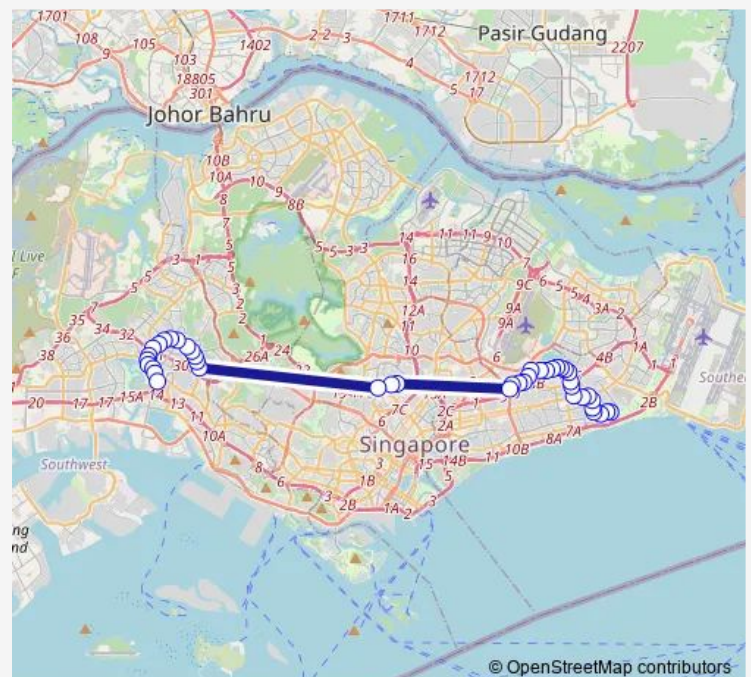

Thursday 06:00

Friday 06:00

Saturday 06:00

Sunday 06:00

Route info

Direction: Upp East Coast Ter

Stops: 43

Trip Duration: 2 hour 20 min