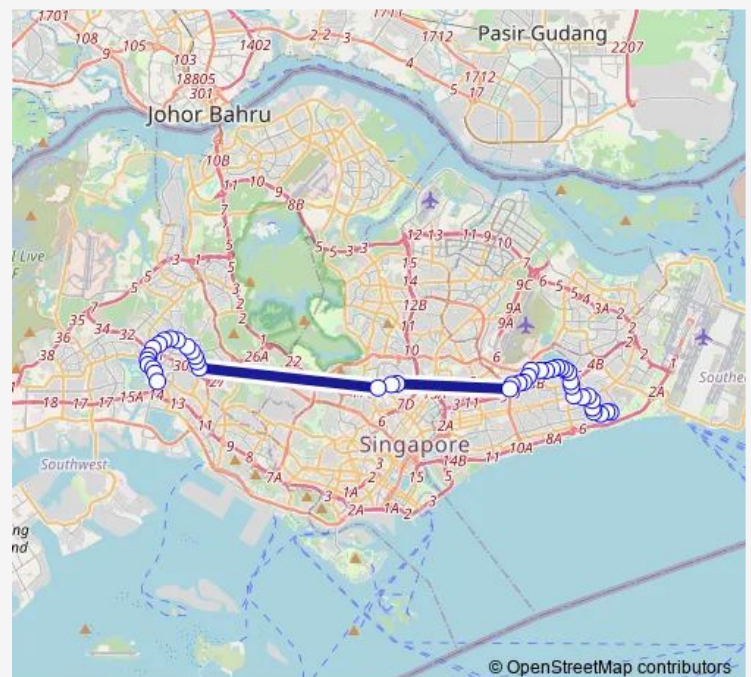

Thursday 06:00

Friday 06:00

Saturday 06:00

Sunday 06:00

Route info

Direction: Upp East Coast Ter

Stops: 43

Trip Duration: 2 hour 20 min