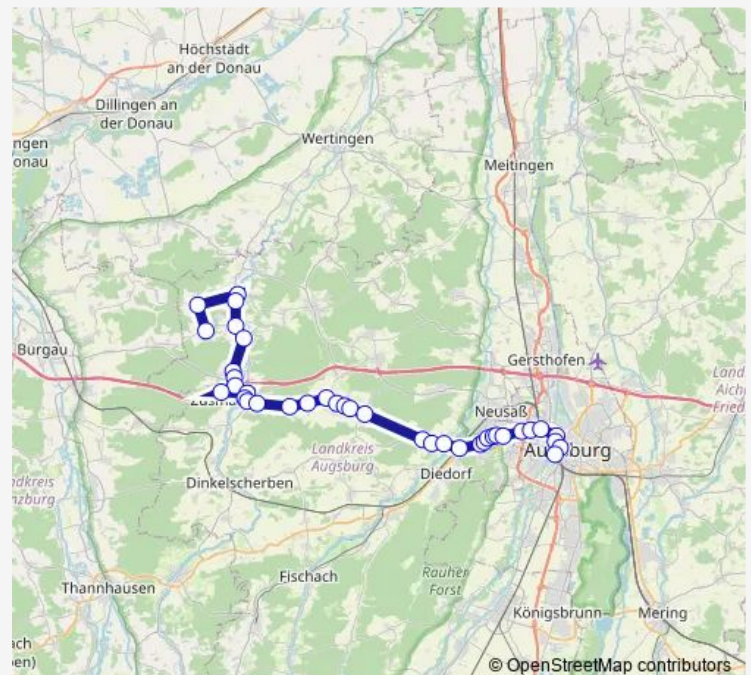

Bus 506

[Go to website](#)

Direction

Forheim — Nördlingen, Bahnhof

15 stops

[Open route schedule](#)

Forheim

Amerdingen, Rathaus

Aufhausen

Christgarten

Karlshof, Abzw.

Hürnheim

Ederheim, Lamm

Ederheim, Edeka

Utzmemmingen, Platz-von-Esvres

Nähermemmingen, Vierkorn

Nähermemmingen, Riesstraße

Holheim, Nördlinger Straße

Kleinerdingen, Erninger Str.

Nördlingen, Brettermarkt

Nördlingen, Bahnhof

Route schedule

Forheim — Nördlingen, Bahnhof

Monday 13:18

Tuesday 13:18

Wednesday 13:18

Thursday 13:18

Friday 13:18

Saturday —

Sunday —

Route info

Direction: Forheim

Stops: 15

Trip Duration: 0 hour 57 min

506

BusMaps