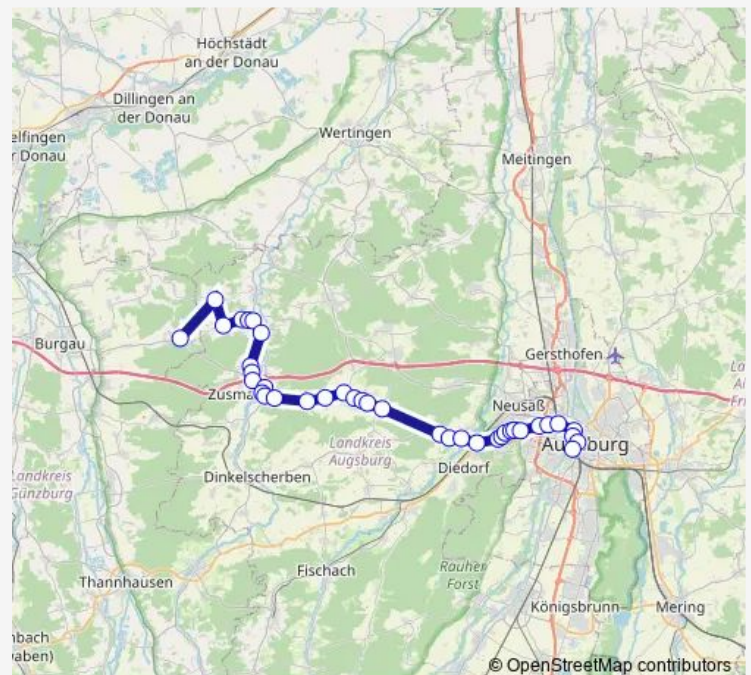

Thursday 13:18

Friday 13:18

Saturday —

Sunday —

Route info

Direction: Forheim

Stops: 15

Trip Duration: 0 hour 57 min

Direction

Augsburg, Hbf — Baiershofen

40 stops

[Open route schedule](#)

Augsburg, Hbf

Augsburg, Staatstheater

Augsburg, Volkhartstraße

Augsburg, Blaue Kappe