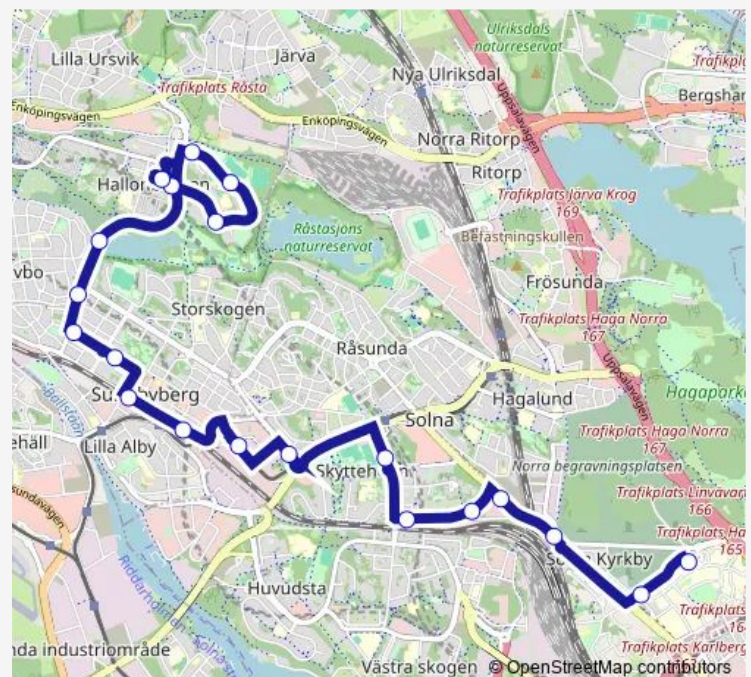

### Route schedule

Karolinska sjukhuset norra — Hallonbergen

Monday	05:28-00:13 <sup>+1</sup>
Tuesday	05:28-00:13 <sup>+1</sup>
Wednesday	05:28-00:13 <sup>+1</sup>
Thursday	05:28-00:13 <sup>+1</sup>
Friday	05:28-00:13 <sup>+1</sup>
Saturday	06:11-00:13 <sup>+1</sup>
Sunday	06:11-00:13 <sup>+1</sup>

### Route info

Direction: Karolinska sjukhuset norra

Stops: 20

Trip Duration: 0 hour 41 min

506

BusMaps