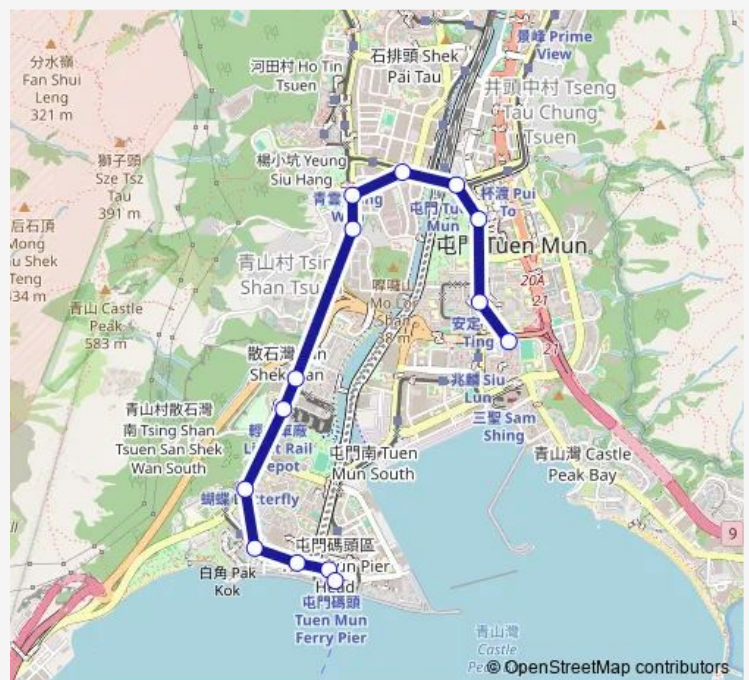

[Ctb] Mouse Island Children'S Playground, HOI Wing Road[[Kmb] Mouse Island Children'S Playground[[Lrtfeeder] LR SAM Shing Stop

[Lrtfeeder] SIU Lun

Route schedule

[Ctb] Tuen MUN Ferry Pier[[Kmb] Tuen MUN Pier Head BUS Terminus[[Lrtfeeder] Tuen MUN Ferry Pier — [Lrtfeeder] SIU Lun

Monday	05:30-00:28 ⁺¹
Tuesday	05:30-00:28 ⁺¹
Wednesday	05:30-00:28 ⁺¹
Thursday	05:30-00:28 ⁺¹
Friday	05:30-00:28 ⁺¹
Saturday	05:30-00:20 ⁺¹
Sunday	05:30-00:29 ⁺¹

Route info

Direction: [Ctb] Tuen MUN Ferry Pier[[Kmb] Tuen MUN Pier Head BUS Terminus[[Lrtfeeder] Tuen MUN Ferry Pier

Stops: 12

Trip Duration: 0 hour 23 min

Direction

[Lrtfeeder] SIU Lun — [Ctb] Tuen MUN Ferry Pier[[Kmb] Tuen MUN Pier Head BUS Terminus][Lrtfeeder] Tuen MUN Ferry Pier

14 stops

[Open route schedule](#)

[Lrtfeeder] SIU Lun