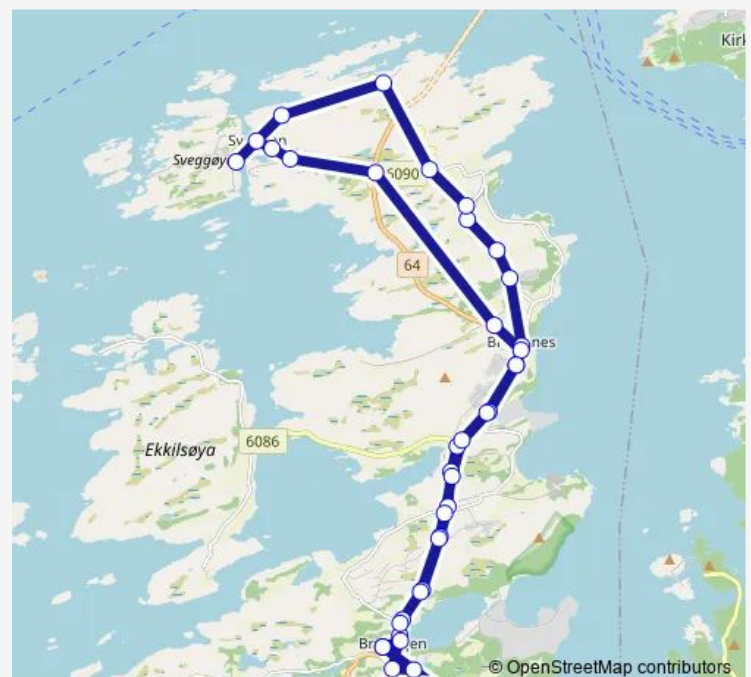

## Route schedule

Bruhagen sentrum — Bruhagen sentrum

Monday 14:45

Tuesday 14:45

Wednesday 14:45

Thursday 14:45

Friday 14:45

Saturday —

## Route info

Direction: Bruhagen sentrum

Stops: 37

Trip Duration: 0 hour 45 min

■ 506 — Sveggen

**BusMaps**

Sveggen

Berget